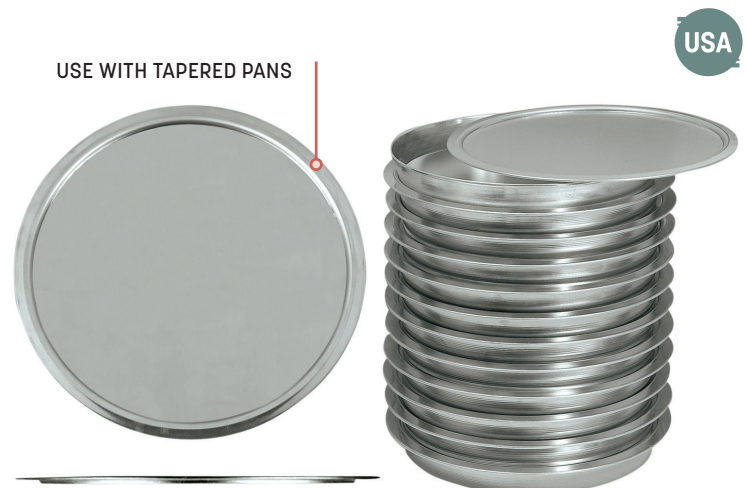

18914

ROUND SEPARATORS

To choose a separator, measure the top outside diameter of your pan and add at least 2". Unfinished edges may be sharp.

Standard-Weight 18-ga., 1 mm Aluminum

18907	7" OD (17.8 cm) Separates 5" (12.7 cm) Dia. and smaller pans
18908	8" OD (20.3 cm) Separates 6" (15.2 cm) Dia. and smaller pans
18909	9" OD (22.9 cm) Separates 7" (17.8 cm) Dia. and smaller pans
18910	10" OD (25.4 cm) Separates 8" (20.3 cm) Dia. and smaller pans
18911	11" OD (27.9 cm) Separates 9" (22.9 cm) Dia. and smaller pans
18912	12" OD (30.5 cm) Separates 10" (25.4 cm) Dia. and smaller pans
18913	13" OD (33 cm) Separates 11" (27.9 cm) Dia. and smaller pans
18914	14" OD (35.6 cm) Separates 12" (30.5 cm) Dia. and smaller pans
18915	15" OD (38.1 cm) Separates 13" (33 cm) Dia. and smaller pans
18916	16" OD (40.6 cm) Separates 14" (35.6 cm) Dia. and smaller pans
18917	17" OD (43.2 cm) Separates 15" (38.1 cm) Dia. and smaller pans
18918	18" OD (45.7 cm) Separates 16" (40.6 cm) Dia. and smaller pans
18919	19" OD (48.2 cm) Separates 17" (43.2 cm) Dia. and smaller pans
18920	20" OD (50.8 cm) Separates 18" (45.7 cm) Dia. and smaller pans

7000 SERIES

These can be used as stacking covers for our DEP, 2000 and 9000 Series, or just as covers for our 4000, 8000, 5000 and 5100 Series. To choose a cover, measure the top inside diameter and reference the list below. Use only with tapered pans.

7000 Standard-Weight 18-ga., 1 mm Aluminum