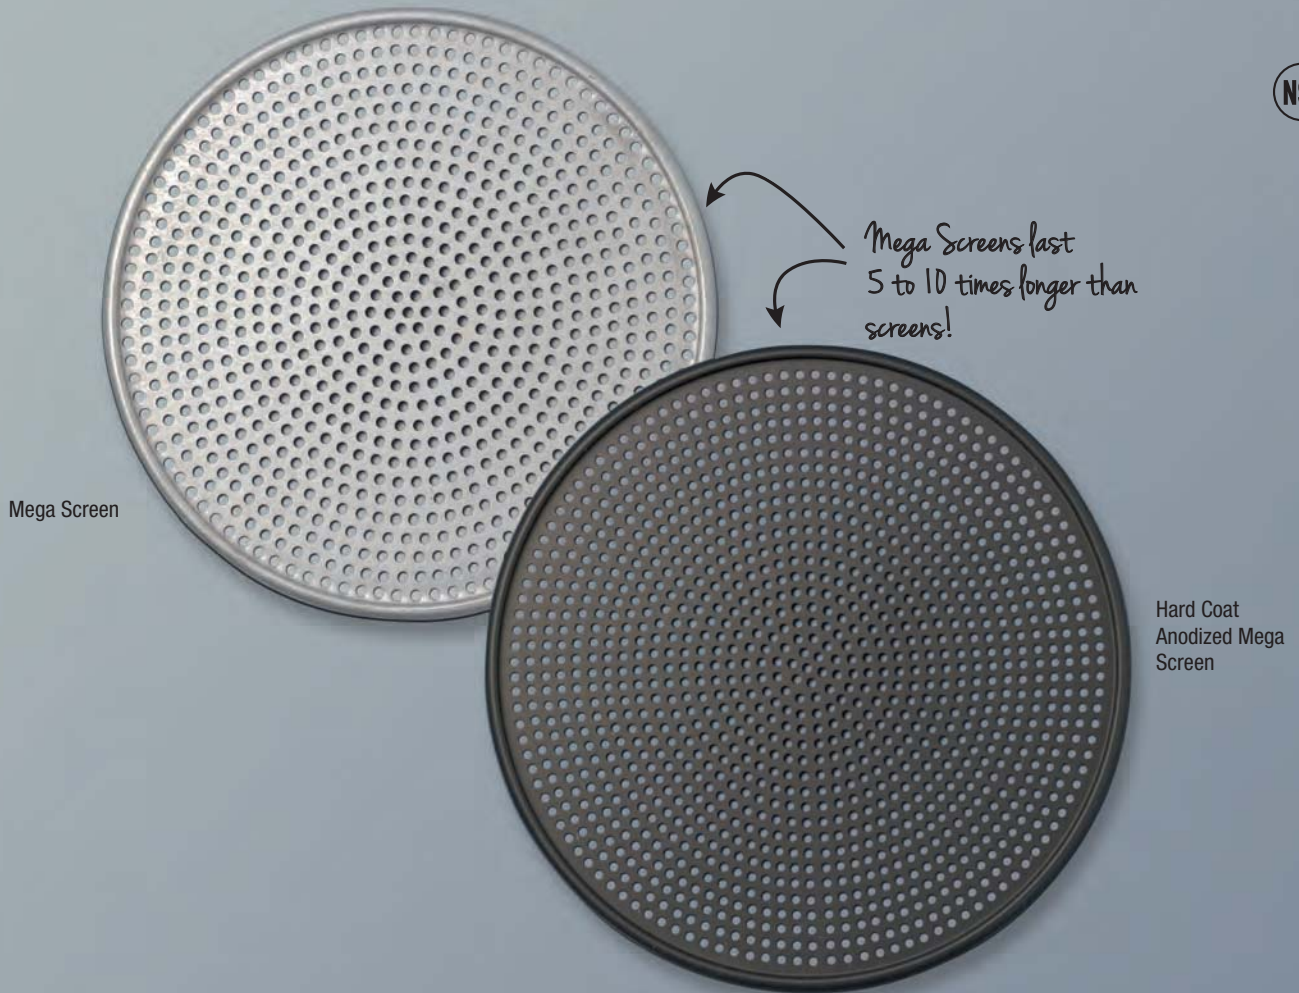

*Not available in seamless construction.

Pizza Screen Rack

Constructed of 3/16" (.48 cm) chrome plated steel rods. Makes an ideal companion for our popular pizza racks. Holds up to 96 screens from the smallest 6" (15.2 cm) to 28" (71.1 cm). Takes up only 14" L x 9" W (35.6 x 22.9 cm) of table space and stands 10 1/2" H (26.7 cm).

Item No.	Description	Pack	Cu. Ft.	Wt.
18040	Pizza Screen Rack	2	1.09	7

Pizza Screens - Rectangular

Item No.	Description	Pack	Cu. Ft.	Wt.
18731*	11" L x 16" W (27.9 cm x 40.6 cm) Fits half size bun pan	12	0.75	12
18744*	16" L x 24" W (40.6 cm x 60.9 cm) Fits full size bun pan	12	1.08	15

*Not available in seamless construction.

Click here to buy now!

Central
RESTAURANT PRODUCTS

1-866-285-1252

B) Mega Screens

The only pizza screens tough enough to exceed the high standards of NSF, Mega Screens are the smart choice. Holes and open rims make cleaning a breeze and improve food safety. Available in aluminum or hard coat anodized aluminum, Mega Screens can last 5 to 10 times longer than standard pizza screens. Hard coat Mega screens are the most durable, cost-effective screens for conveyor oven use. Holes are 1/8" (0.32 cm) diameter.