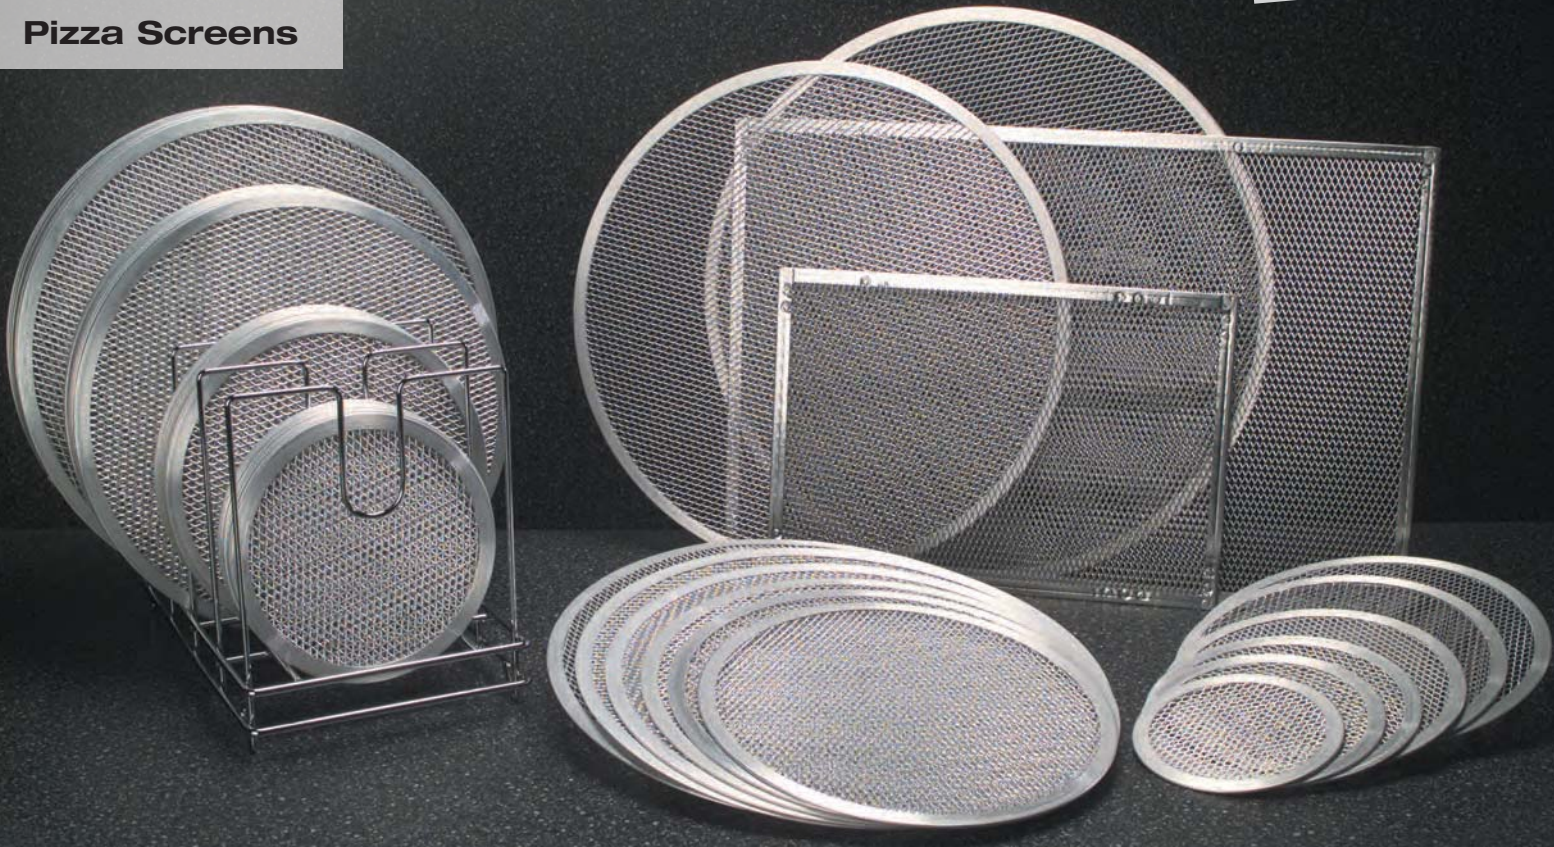

Pizza Screens

A) Pizza Screens – Heavy Duty Expanded Aluminum with Seamless Construction

HW

Pizza Screens can produce a more evenly baked crust by allowing air to circulate beneath the crust.

Heavy Duty Aluminum

*Not available in seamless construction.

Pizza Screen Rack

Constructed of 3/16" (.48 cm) chrome plated steel rods. Makes an ideal companion for our popular pizza racks. Holds up to 96 screens from the smallest 6" (15.2 cm) to 28" (71.1 cm). Takes up only 14" L x 9" W (35.6 x 22.9 cm) of table space and stands 10 1/2" H (26.7 cm).

Item No.	Description	Pack	Cu. Ft.	Wt.
18040	Pizza Screen Rack	2	1.09	7

Pizza Screens - Rectangular

Item No.	Description	Pack	Cu. Ft.	Wt.
18731*	11" L x 16" W (27.9 cm x 40.6 cm) Fits half size bun pan	12	0.75	12
18744*	16" L x 24" W (40.6 cm x 60.9 cm) Fits full size bun pan	12	1.08	15

*Not available in seamless construction.

Click here to buy now!

Central
RESTAURANT PRODUCTS

1-866-285-1252

B) Mega Screens

The only pizza screens tough enough to exceed the high standards of NSF, Mega Screens are the smart choice. Holes and open rims make cleaning a breeze and improve food safety. Available in aluminum or hard coat anodized aluminum, Mega Screens can last 5 to 10 times longer than standard pizza screens. Hard coat Mega screens are the most durable, cost-effective screens for conveyor oven use. Holes are 1/8" (0.32 cm) diameter.