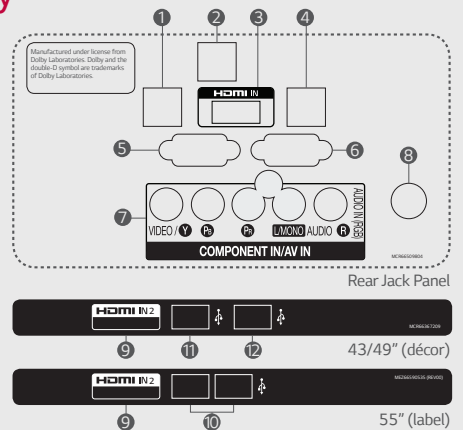

Dimensions

Connectivity

- OPTICAL DIGITAL AUDIO OUT
- LAN
- HDMI IN 1
- EXTERNAL SPEAKER OUT
- RGB IN (PC)
- RS-232C IN
- AV IN
- ANTENNA / CABLE IN
- HDMI IN 2
- USB IN
- USB IN 1
- USB IN 2

Download LG Commercial Display Mobile App