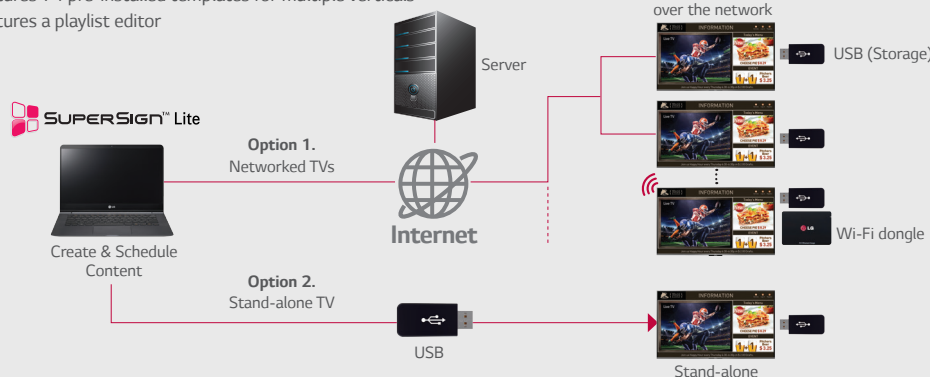

SuperSign™ Solutions

The SuperSign™ Solution includes SuperSign Lite, SuperSign C and SuperSign Simple Editor to provide digital media editing, scheduling, distribution, and management capabilities.

- Supports a single user and up to 50 clients
- Features 74 pre-installed templates for multiple verticals
- Features a playlist editor