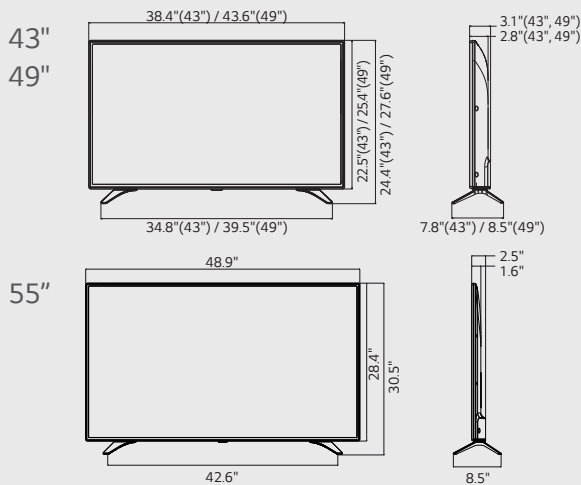

Dimensions