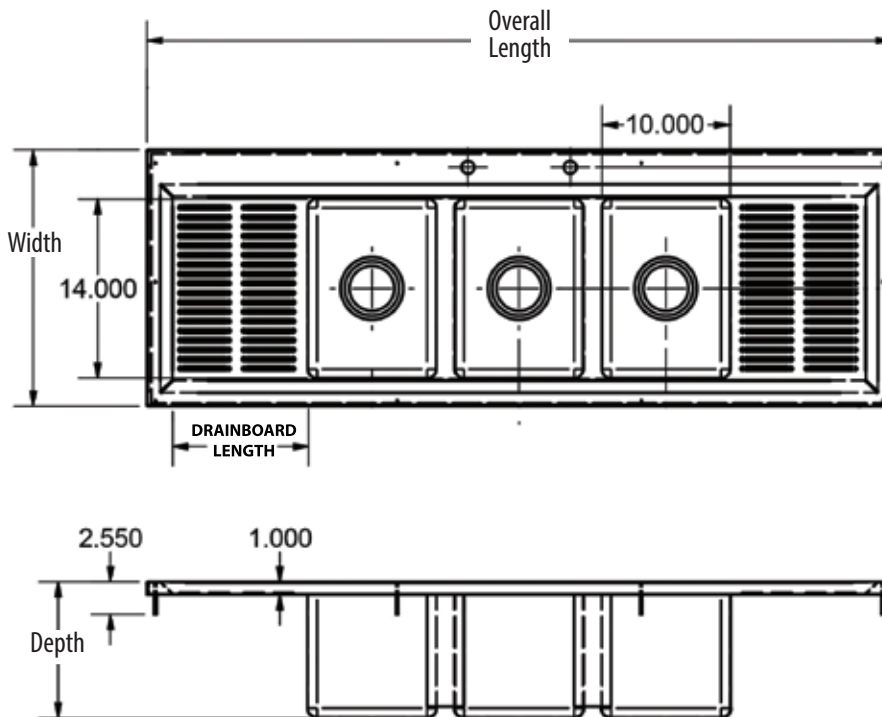

### Features:

- Includes BKDR-4 Drains
- (2) Corrugated Drainboards
- 8" O.C. Deck Mount Faucet Holes
- Marine Edge

### Material:

- T-304 18 ga. Stainless Steel Bowl

Prep Basket (BK-PB1014)

Part Number	Unit Size (l x w x d)	Drainboard Length	Bowl Size (l x w x d)	Faucet Holes	Included Faucet	Recommended Cutout Size (l x w)
BK-DIS-1014-3-12T	58 1/8" x 20" x 10 5/8"	12"	10" x 14" x 10"	(1) set	-	57 3/8" x 19 1/2"
BK-DIS-1014-3-12T-P-G	58 1/8" x 20" x 10 5/8"	12"	10" x 14" x 10"	(1) set	BK8D-8G-G	57 3/8" x 19 1/2"
BK-DIS-1014-3-18T	70 1/8" x 20" x 10 5/8"	18"	10" x 14" x 10"	(1) set	-	69 3/8" x 19 1/2"
BK-DIS-1014-3-18T-P-G	70 1/8" x 20" x 10 5/8"	18"	10" x 14" x 10"	(1) set	BK8D-8G-G	69 3/8" x 19 1/2"