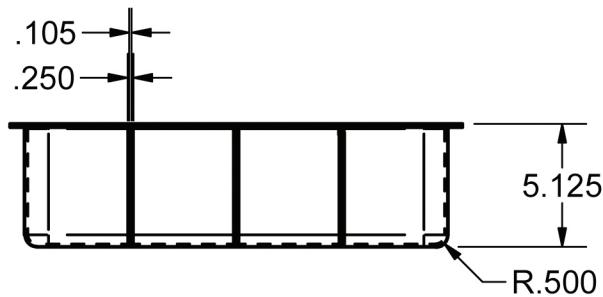

Bottle Well Holder

Underbar Equipment

Use your smart phone to scan the above QR code to visit our website:
www.bk-resources.com

Features:

- Keeps bottles cold without contacting ice
- Fits 21" depth ice bins with & without cold plate or a 17.10" front to back ice bin
- Holds 4 bottles
- Dividers are removable

Part Number	Fits	Weight	Length (Dim. A)	Product Weight (lbs)
BK-IBBH	21"	2 lbs.	18.855"	1.50
BK-IBBH-18	18"	2 lbs.	16.000"	1.00

PRODUCT DATA SHEET

BK RESOURCES