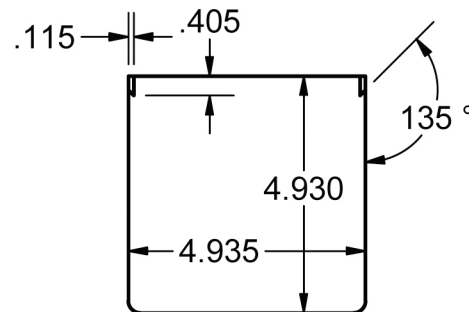

Bottle Well Holder

Underbar Equipment

Use your smart phone to scan the above QR code to visit our website:
www.bk-resources.com

Features:

- Keeps bottles cold without contacting ice
- Fits 21" depth ice bins with & without cold plate or a 17.10" front to back ice bin
- Holds 4 bottles
- Dividers are removable

Part Number	Fits	Weight	Length (Dim. A)	Product Weight (lbs)
BK-IBBH	21"	2 lbs.	18.855"	1.50
BK-IBBH-18	18"	2 lbs.	16.000"	1.00

PRODUCT DATA SHEET

BK RESOURCES