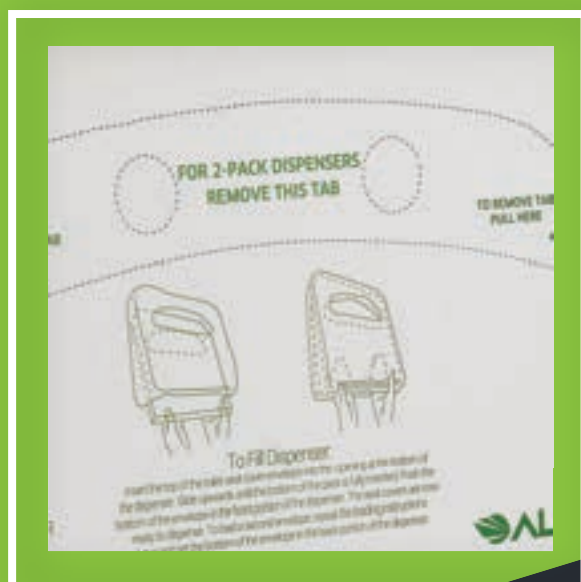

5 Virgin Pulp Magic

Self-Disposing and Biodegradable Toilet Seat Covers for eco-friendly flushing without touching