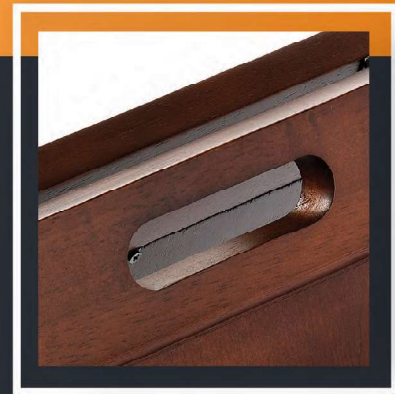

WET FLOOR SIGN

RUBBER WOOD + STAINLESS STEEL / BRASS

1

ROBUST

Strong and hard-wearing, built with both design and longevity in mind

2

EASY TRANSPORT

Built-in handle for easy transportation and storage hanging

3

DOUBLE SIDED

2-Sided Safety warning for door ways and small spaces, folding with ease for simple storage solutions

4 MOOD OF ELEGANCE
Leaves a classy impact on the ambiance of your facility

5 MULTILINGUAL
For double measures of safety

Item #	Item Name	Material	MSRP
499-SSB	2-Sided Wooden Stainless Steel Wet Floor Sign	Rubber Wood/ Stainless Steel	
499-BRA	2-Sided Wooden Brass Wet Floor Sign	Rubber Wood/ Brass Plate	