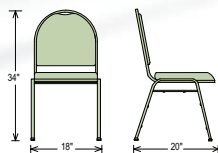

9200 Series

FABRIC UPHOLSTERY SOLIDS

- MIDNIGHT BLUE
- RICH MAROON
- EBONY BLACK

NEW FABRIC
COLOR

FABRIC UPHOLSTERY PATTERN

- DIAMOND NAVY
- DIAMOND BURGUNDY

VINYL UPHOLSTERY

- FRENCH BEIGE
- MIDNIGHT BLUE
- PLEASANT BURGUNDY
- PANTHER BLACK

CHAIR FRAMES

- MOCHA (AVAILABLE WITH FRENCH BEIGE VINYL ONLY)
- SILVERVEIN
- BLACK SANDTEX

9300 Series

FABRIC UPHOLSTERY SOLIDS

- HUNTER GREEN
- RICH MAROON

FABRIC UPHOLSTERY PATTERN

- DIAMOND NAVY
- DIAMOND BURGUNDY
- DIAMOND GREEN

VINYL UPHOLSTERY

- AVOCADO GREEN
- PLEASANT BURGUNDY
- PANTHER BLACK

CHAIR FRAMES

- GOLD
- SILVERVEIN
- COPPERVEIN

9400 Series

FABRIC UPHOLSTERY SOLIDS

- CLASSIC GREY

FABRIC UPHOLSTERY PATTERN

- DIAMOND NAVY
- DIAMOND BURGUNDY

CHAIR FRAMES

- SILVERVEIN

9500 Series

FABRIC UPHOLSTERY PATTERN

- MOCHA CREAM DOT
- SANGRIA DOT
- STEEL BLUE DOT

FABRIC UPHOLSTERY SOLIDS

- EBONY BLACK

CHAIR FRAMES

- GOLD
- CHROME
- SILVERVEIN

NEW FABRICS
& FRAMES
FOR 2012

NEW FABRIC
COLOR

NEW FABRIC
COLOR

NEW FRAME
COLOR

SEE PAGES 32-35 FOR DETAILED PRODUCT SPECS

CATALOG 2012 | National Public Seating® | www.nationalpublicseating.com