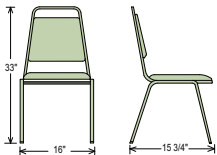

9200 Series

FABRIC UPHOLSTERY SOLIDS

- MIDNIGHT BLUE
- RICH MAROON
- EBONY BLACK

NEW FABRIC
COLOR

FABRIC UPHOLSTERY PATTERN

- DIAMOND NAVY
- DIAMOND BURGUNDY

VINYL UPHOLSTERY

- FRENCH BEIGE
- MIDNIGHT BLUE
- PLEASANT BURGUNDY
- PANTHER BLACK

CHAIR FRAMES

- MOCHA (AVAILABLE WITH FRENCH BEIGE VINYL ONLY)
- SILVERVEIN
- BLACK SANDTEX

9300 Series

FABRIC UPHOLSTERY SOLIDS

- HUNTER GREEN
- RICH MAROON

FABRIC UPHOLSTERY PATTERN

- DIAMOND NAVY
- DIAMOND BURGUNDY
- DIAMOND GREEN

VINYL UPHOLSTERY

- AVOCADO GREEN
- PLEASANT BURGUNDY
- PANTHER BLACK

CHAIR FRAMES

- GOLD
- SILVERVEIN
- COPPERVEIN

9400 Series

FABRIC UPHOLSTERY SOLIDS

- CLASSIC GREY

FABRIC UPHOLSTERY PATTERN

- DIAMOND NAVY
- DIAMOND BURGUNDY

CHAIR FRAMES

- SILVERVEIN

9500 Series

FABRIC UPHOLSTERY PATTERN

- MOCHA CREAM DOT
- SANGRIA DOT
- STEEL BLUE DOT

FABRIC UPHOLSTERY SOLIDS

- EBONY BLACK

CHAIR FRAMES

- GOLD
- CHROME
- SILVERVEIN

NEW FABRICS
& FRAMES
FOR 2012

NEW FABRIC
COLOR

NEW FABRIC
COLOR

NEW FRAME
COLOR

SEE PAGES 32-35 FOR DETAILED PRODUCT SPECS

CATALOG 2012 | National Public Seating® | www.nationalpublicseating.com