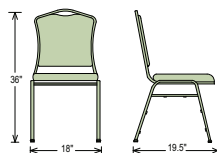

9200 Series

FABRIC UPHOLSTERY SOLIDS

- MIDNIGHT BLUE
- RICH MAROON
- EBONY BLACK

NEW FABRIC
COLOR

FABRIC UPHOLSTERY PATTERN

- DIAMOND NAVY
- DIAMOND BURGUNDY

VINYL UPHOLSTERY

- FRENCH BEIGE
- MIDNIGHT BLUE
- PLEASANT BURGUNDY
- PANTHER BLACK

CHAIR FRAMES

- MOCHA (AVAILABLE WITH FRENCH BEIGE VINYL ONLY)
- SILVERVEIN
- BLACK SANDTEX

9300 Series

FABRIC UPHOLSTERY SOLIDS

- HUNTER GREEN
- RICH MAROON

FABRIC UPHOLSTERY PATTERN

- DIAMOND NAVY
- DIAMOND BURGUNDY
- DIAMOND GREEN

VINYL UPHOLSTERY

- AVOCADO GREEN
- PLEASANT BURGUNDY
- PANTHER BLACK

CHAIR FRAMES

- GOLD
- SILVERVEIN
- COPPERVEIN

9400 Series

FABRIC UPHOLSTERY SOLIDS

- CLASSIC GREY

FABRIC UPHOLSTERY PATTERN

- DIAMOND NAVY
- DIAMOND BURGUNDY

CHAIR FRAMES

- SILVERVEIN

9500 Series

FABRIC UPHOLSTERY PATTERN

- MOCHA CREAM DOT
- SANGRIA DOT
- STEEL BLUE DOT

FABRIC UPHOLSTERY SOLIDS

- EBONY BLACK

CHAIR FRAMES

- GOLD
- CHROME
- SILVERVEIN

NEW FABRICS
& FRAMES
FOR 2012

NEW FABRIC
COLOR

NEW FABRIC
COLOR

NEW FRAME
COLOR

SEE PAGES 32-35 FOR DETAILED PRODUCT SPECS

CATALOG 2012 | National Public Seating® | www.nationalpublicseating.com