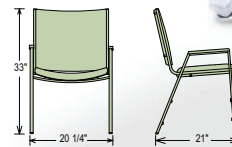

9200 Series

FABRIC UPHOLSTERY SOLIDS

- MIDNIGHT BLUE
- RICH MAROON
- EBONY BLACK

NEW FABRIC
COLOR

FABRIC UPHOLSTERY PATTERN

- DIAMOND NAVY
- DIAMOND BURGUNDY

VINYL UPHOLSTERY

- FRENCH BEIGE
- MIDNIGHT BLUE
- PLEASANT BURGUNDY
- PANTHER BLACK

CHAIR FRAMES

- MOCHA (AVAILABLE WITH FRENCH BEIGE VINYL ONLY)
- SILVERVEIN
- BLACK SANDTEX

9300 Series

FABRIC UPHOLSTERY SOLIDS

- HUNTER GREEN
- RICH MAROON

FABRIC UPHOLSTERY PATTERN

- DIAMOND NAVY
- DIAMOND BURGUNDY
- DIAMOND GREEN

VINYL UPHOLSTERY

- AVOCADO GREEN
- PLEASANT BURGUNDY
- PANTHER BLACK

CHAIR FRAMES

- GOLD
- SILVERVEIN
- COPPERVEIN

9400 Series

FABRIC UPHOLSTERY SOLIDS

- CLASSIC GREY

FABRIC UPHOLSTERY PATTERN

- DIAMOND NAVY
- DIAMOND BURGUNDY

CHAIR FRAMES

- SILVERVEIN

9500 Series

FABRIC UPHOLSTERY PATTERN

- MOCHA CREAM DOT
- SANGRIA DOT
- STEEL BLUE DOT

FABRIC UPHOLSTERY SOLIDS

- EBONY BLACK

CHAIR FRAMES

- GOLD
- CHROME
- SILVERVEIN

NEW FABRICS
& FRAMES
FOR 2012

NEW FABRIC
COLOR

NEW FABRIC
COLOR

NEW FRAME
COLOR

SEE PAGES 32-35 FOR DETAILED PRODUCT SPECS

CATALOG 2012 | National Public Seating® | www.nationalpublicseating.com