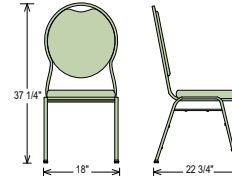

9200 Series

FABRIC UPHOLSTERY SOLIDS

- MIDNIGHT BLUE
- RICH MAROON
- EBONY BLACK

NEW FABRIC
COLOR

FABRIC UPHOLSTERY PATTERN

- DIAMOND NAVY
- DIAMOND BURGUNDY

VINYL UPHOLSTERY

- FRENCH BEIGE
- MIDNIGHT BLUE
- PLEASANT BURGUNDY
- PANTHER BLACK

CHAIR FRAMES

- MOCHA (AVAILABLE WITH FRENCH BEIGE VINYL ONLY)
- SILVERVEIN
- BLACK SANDTEX

9300 Series

FABRIC UPHOLSTERY SOLIDS

- HUNTER GREEN
- RICH MAROON

FABRIC UPHOLSTERY PATTERN

- DIAMOND NAVY
- DIAMOND BURGUNDY
- DIAMOND GREEN

VINYL UPHOLSTERY

- AVOCADO GREEN
- PLEASANT BURGUNDY
- PANTHER BLACK

CHAIR FRAMES

- GOLD
- SILVERVEIN
- COPPERVEIN

9400 Series

FABRIC UPHOLSTERY SOLIDS

- CLASSIC GREY

FABRIC UPHOLSTERY PATTERN

- DIAMOND NAVY
- DIAMOND BURGUNDY

CHAIR FRAMES

- SILVERVEIN

9500 Series

FABRIC UPHOLSTERY PATTERN

- MOCHA CREAM DOT
- SANGRIA DOT
- STEEL BLUE DOT

FABRIC UPHOLSTERY SOLIDS

- EBONY BLACK

CHAIR FRAMES

- GOLD
- CHROME
- SILVERVEIN

NEW FABRICS
& FRAMES
FOR 2012

NEW FABRIC
COLOR

NEW FABRIC
COLOR

NEW FRAME
COLOR

SEE PAGES 32-35 FOR DETAILED PRODUCT SPECS

CATALOG 2012 | National Public Seating® | www.nationalpublicseating.com