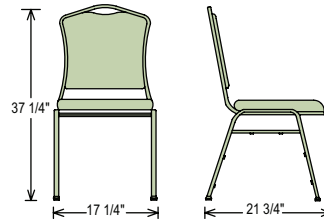

SPECS:

- Features a 7/8" Square-tube 18-gauge steel frame with 5/8" under seat and H-braces
- Steel Standard: ASTM A513
- Foam Standard: 1.8lb. density, 46 ILD
- Waterfall seat, padded with 2" of 1.8lb. high-density Grade A foam with double-stitched box seat
- Features a concealed double back with 4 covered metal tabs for a more refined look.
- Available in choice of institutional grade, treated fabrics, rated to 130,000 double rubs on solid fabrics and 67,000 double rubs on patterned fabrics
- Fabric and Foam are Cal-117 rated
- Built-in stack bar and 12 plastic stack bumpers help prevent wear and tear
- MDF core seat and back

**CAL-117
RATED**

**300lb.
weight
capacity!**

DIMENSIONS:

OVERALL: 36"H X 17"W X 23"D
SEAT: 19"H X 16"W X 15"D

AVAILABLE ACCESSORIES

#PGC81
GANGING DEVICE