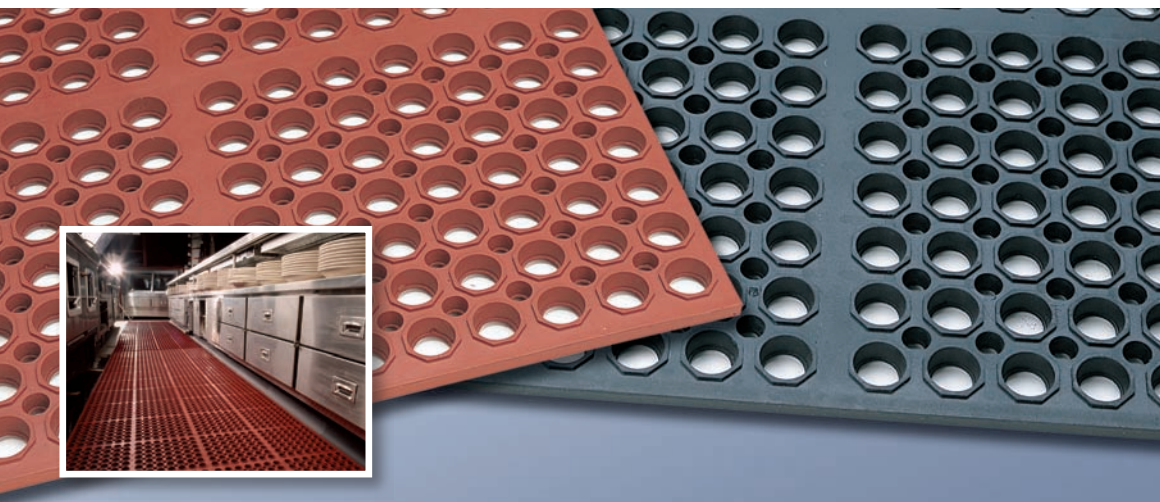

## KITCHEN / INDUSTRIAL

TYPE 3525

VIP TUFFDEK

VIP TUFFDEK RED  
2-Year Warranty  
against breakdown  
from light grease\*

VIP TUFFDEK BLACK  
General Purpose – For  
use in bars, service areas  
and any non-grease  
kitchen / industrial area.

### 3525 VIP TUFFDEK – Heavy Duty Rubber Anti-Fatigue & Anti-Slip

- ❖ Improved Productivity
- ❖ Grease Resistant or General Purpose
- ❖ 3/4" Thick
- ❖ The Lighter "Heavy Duty Mat"
- ❖ Excellent Drainage

## KITCHEN / INDUSTRIAL

TYPE 3520

VIP FLOORMATE

VIP FLOORMATE RED  
2-Year Warranty  
against breakdown  
from moderate grease\*

VIP FLOORMATE BLACK  
General Purpose – For  
use in bars, service areas  
and any non-grease  
kitchen / industrial area.

### 3520 VIP FLOORMATE – Heavy Duty Rubber Anti-Fatigue & Anti-Slip

- ❖ Improved Productivity
- ❖ Grease Resistant and General Purpose
- ❖ 3/4" Thick
- ❖ Economical Alternative Thick Mat
- ❖ Drain Holes