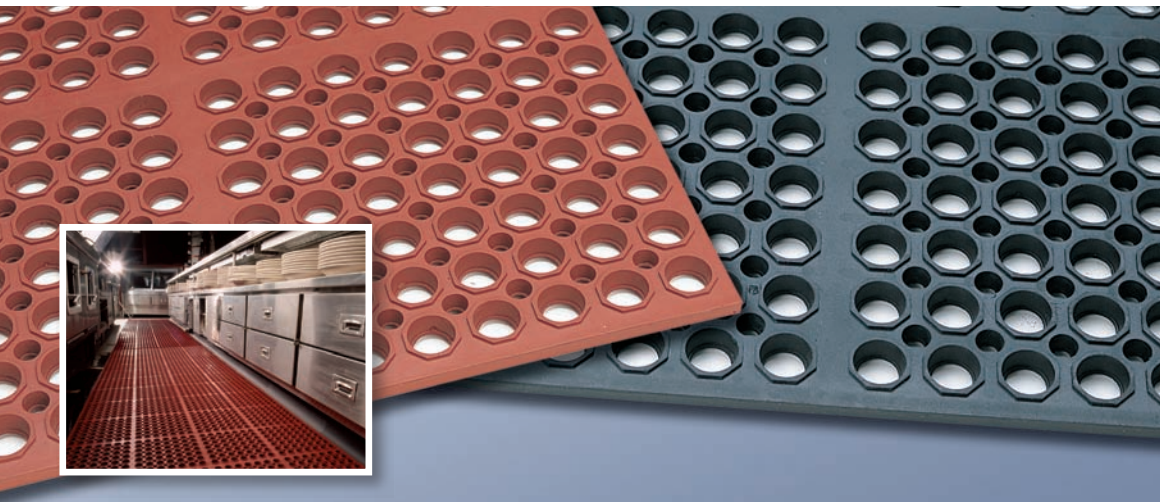

KITCHEN / INDUSTRIAL

TYPE 3525

VIP TUFFDEK

VIP TUFFDEK RED
2-Year Warranty
against breakdown
from light grease*

VIP TUFFDEK BLACK
General Purpose – For
use in bars, service areas
and any non-grease
kitchen / industrial area.

3525 VIP TUFFDEK – Heavy Duty Rubber Anti-Fatigue & Anti-Slip

- ❖ Improved Productivity
- ❖ Grease Resistant or General Purpose
- ❖ 3/4" Thick
- ❖ The Lighter "Heavy Duty Mat"
- ❖ Excellent Drainage

3525 VIP TUFFDEK: 7/8" thick

KITCHEN / INDUSTRIAL

TYPE 3520

VIP FLOORMATE

VIP FLOORMATE RED
2-Year Warranty
against breakdown
from moderate grease*

VIP FLOORMATE BLACK
General Purpose – For
use in bars, service areas
and any non-grease
kitchen / industrial area.

3520 VIP FLOORMATE – Heavy Duty Rubber Anti-Fatigue & Anti-Slip

- ❖ Improved Productivity
- ❖ Grease Resistant and General Purpose
- ❖ 3/4" Thick
- ❖ Economical Alternative Thick Mat
- ❖ Drain Holes

3520 VIP FLOORMATE: 7/8" thick