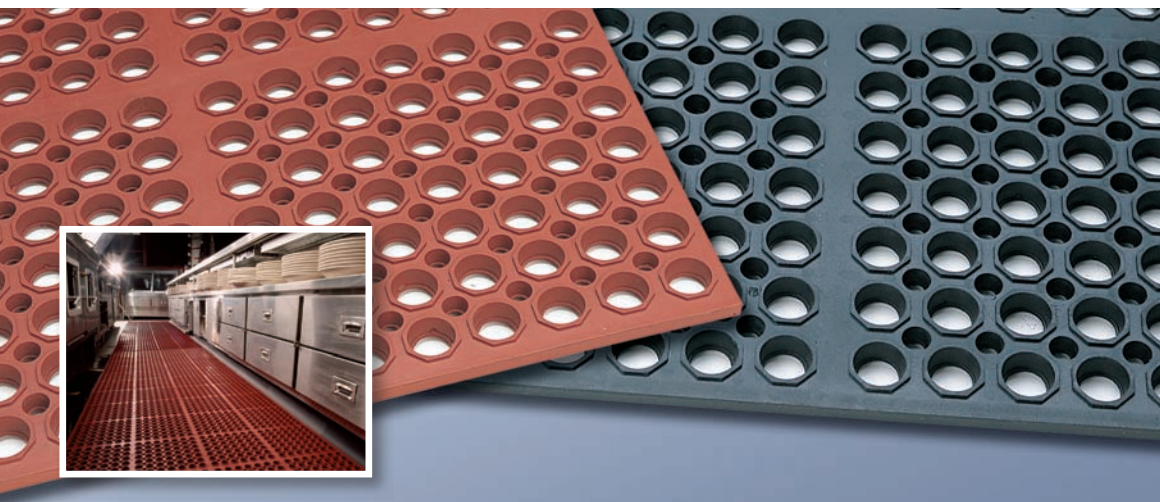

KITCHEN / INDUSTRIAL

TYPE 3525

VIP TUFFDEK

VIP TUFFDEK RED
2-Year Warranty
against breakdown
from light grease*

VIP TUFFDEK BLACK
General Purpose – For
use in bars, service areas
and any non-grease
kitchen / industrial area.

3525 VIP TUFFDEK – Heavy Duty Rubber Anti-Fatigue & Anti-Slip

- ❖ Improved Productivity
- ❖ Grease Resistant or General Purpose
- ❖ 3/4" Thick
- ❖ The Lighter "Heavy Duty Mat"
- ❖ Excellent Drainage

3525 VIP TUFFDEK: 7/8" thick

KITCHEN / INDUSTRIAL

TYPE 3520

VIP FLOORMATE

VIP FLOORMATE RED
2-Year Warranty
against breakdown
from moderate grease*

VIP FLOORMATE BLACK
General Purpose – For
use in bars, service areas
and any non-grease
kitchen / industrial area.

3520 VIP FLOORMATE – Heavy Duty Rubber Anti-Fatigue & Anti-Slip

- ❖ Improved Productivity
- ❖ Grease Resistant and General Purpose
- ❖ 3/4" Thick
- ❖ Economical Alternative Thick Mat
- ❖ Drain Holes

3520 VIP FLOORMATE: 7/8" thick