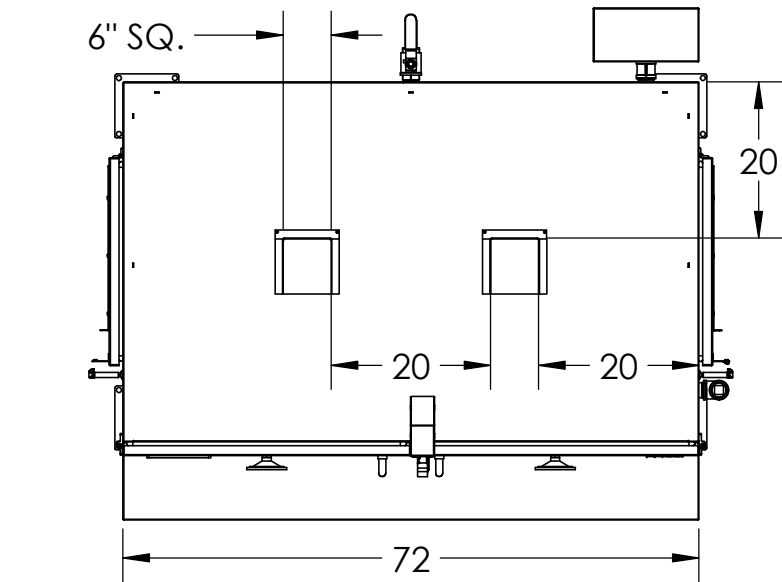

3/4" SQ. STEEL  
LOG BASKET

179 Cross Rd, Waterford, CT. 06385  
PHONE 1-855-HOG-RULES  
Monday thru Friday: 8am-5pm EST  
<https://myronmixonsmokers.com>

MODEL **MMS-1KC**

DRAWN BY J. PFLOMM, M. WHITTLE