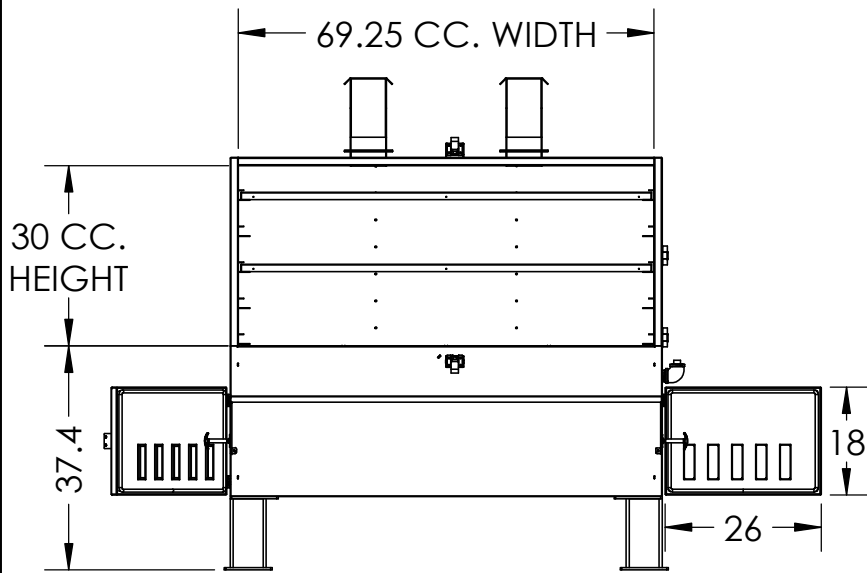

3/4" SQ. STEEL  
LOG BASKET

179 Cross Rd, Waterford, CT. 06385  
PHONE 1-855-HOG-RULES  
Monday thru Friday: 8am-5pm EST  
<https://myronmixonsmokers.com>

MODEL **MMS-1KC**

DRAWN BY J. PFLOMM, M. WHITTLE

# MYRON MIXON - SMOKERS -

26.25" FIREBOX DOOR SWING RADIUS

RACK AREA:  
2825 IN<sup>2</sup> PER RACK  
8475 IN<sup>2</sup> STOCK  
14125 IN<sup>2</sup> MAX

179 Cross Rd, Waterford, CT. 06385  
PHONE 1-855-HOG-RULES  
Monday thru Friday: 8am-5pm EST  
<https://myronmixonsmokers.com>