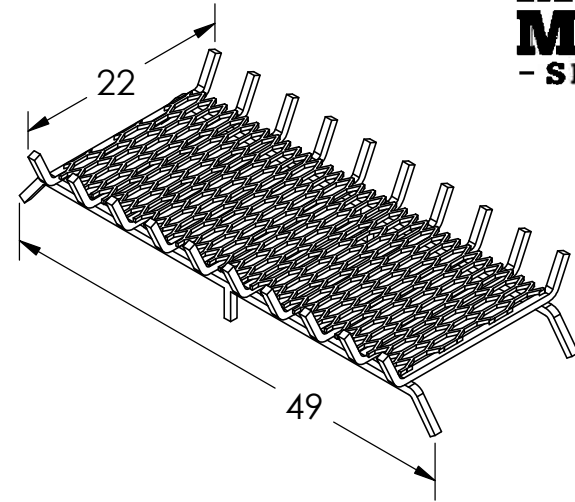

DUAL STACKS

INCLUDES 3 FULL-DEPTH RACKS,  
WITH 5 RACK SLOTS TOTAL

UL APPROVED  
DOOR GASKET

STAINLESS STEEL  
INTERIOR

DUAL FIREBOX DOORS WITH  
STAINLESS STEEL SLIDING DAMPERS

INTERNAL  
THERMOMETER

SIGHT GLASS  
ELBOW

AUTOMATED WATER FILL SYSTEM

1 1/2" BRASS  
DRAIN VALVE

REAR VIEW

1. HANDCRAFTED IN THE USA
2. 100% INSULATED
3. 100% WELDED
4. HIGH-TEMPERATURE DURABLE POWDER COAT FINISH
5. OPTIMIZED SHAPE TO MAXIMIZE CAPACITY

3/4" SQ. STEEL  
LOG BASKET

179 Cross Rd, Waterford, CT. 06385  
PHONE 1-855-HOG-RULES  
Monday thru Friday: 8am-5pm EST  
<https://myronmixonsmokers.com>

MODEL **MMS-1KC**

DRAWN BY J. PFLOMM, M. WHITTLE