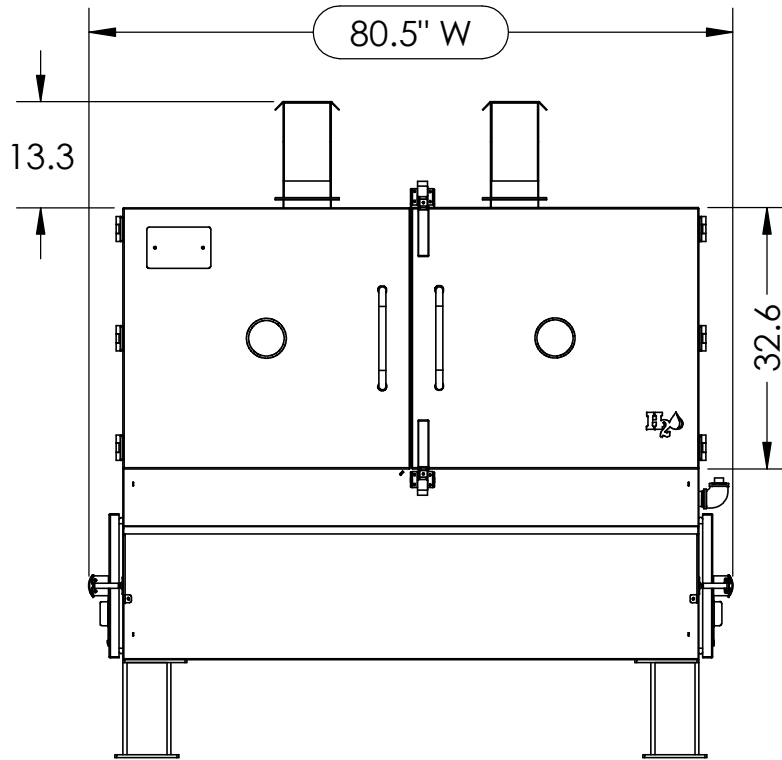

3/4" SQ. STEEL  
LOG BASKET

179 Cross Rd, Waterford, CT. 06385  
PHONE 1-855-HOG-RULES  
Monday thru Friday: 8am-5pm EST  
<https://myronmixonsmokers.com>

MODEL **MMS-1KC**

DRAWN BY J. PFLOMM, M. WHITTLE