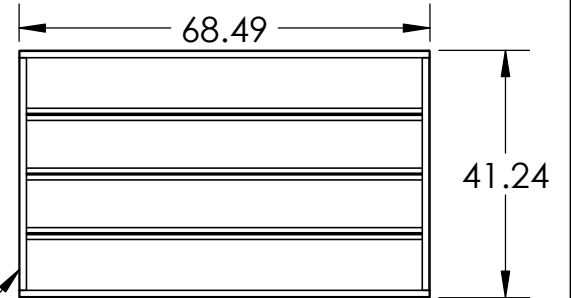

179 Cross Rd, Waterford, CT. 06385
PHONE 1-855-HOG-RULES
Monday thru Friday: 8am-5pm EST
<https://myronmixonsmokers.com>

MODEL **MMS-1KC**

DRAWN BY J. PFLOMM, M. WHITTLE

REV 02	DATE 6/13/2018	SHEET 3