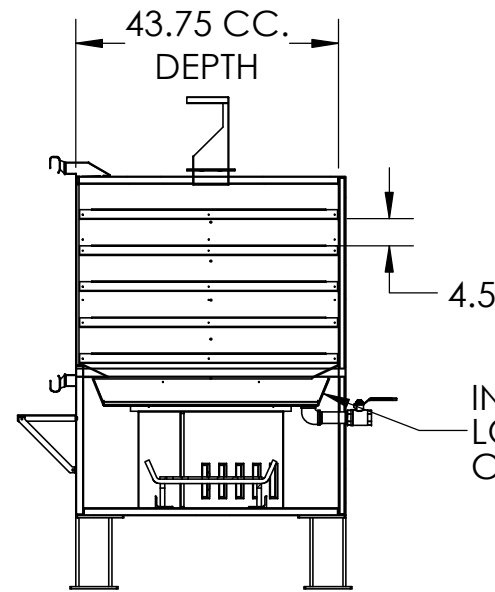

3/4" SQ. STEEL  
LOG BASKET

179 Cross Rd, Waterford, CT. 06385  
PHONE 1-855-HOG-RULES  
Monday thru Friday: 8am-5pm EST  
<https://myronmixonsmokers.com>

MODEL **MMS-1KC**

DRAWN BY J. PFLOMM, M. WHITTLE

# MYRON MIXON - SMOKERS -

26.25" FIREBOX DOOR SWING RADIUS

RACK AREA:  
2825 IN<sup>2</sup> PER RACK  
8475 IN<sup>2</sup> STOCK  
14125 IN<sup>2</sup> MAX

179 Cross Rd, Waterford, CT. 06385  
PHONE 1-855-HOG-RULES  
Monday thru Friday: 8am-5pm EST  
<https://myronmixonsmokers.com>