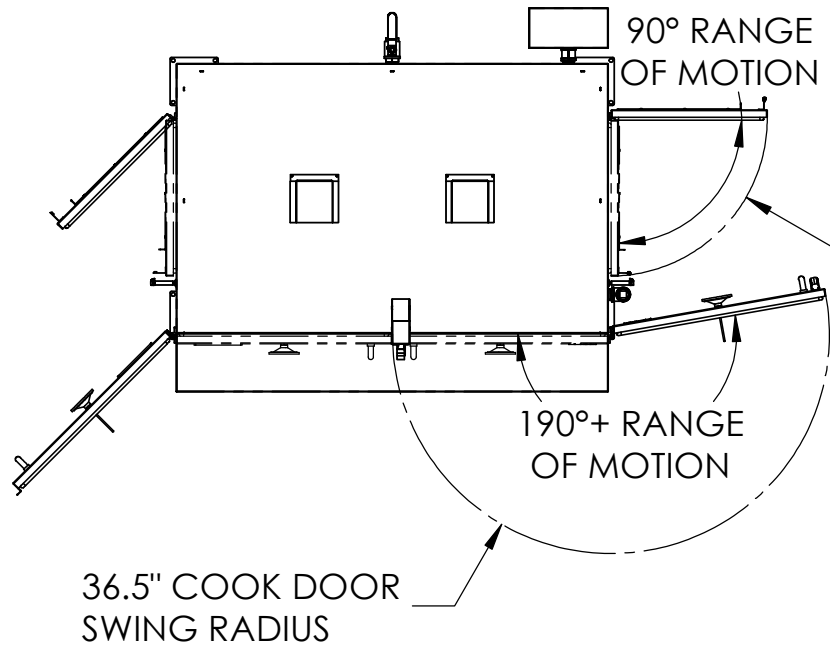

3/4" SQ. STEEL  
LOG BASKET

179 Cross Rd, Waterford, CT. 06385  
PHONE 1-855-HOG-RULES  
Monday thru Friday: 8am-5pm EST  
<https://myronmixonsmokers.com>

MODEL **MMS-1KC**

DRAWN BY J. PFLOMM, M. WHITTLE

# MYRON MIXON - SMOKERS -

26.25" FIREBOX DOOR SWING RADIUS

RACK AREA:  
2825 IN<sup>2</sup> PER RACK  
8475 IN<sup>2</sup> STOCK  
14125 IN<sup>2</sup> MAX

179 Cross Rd, Waterford, CT. 06385  
PHONE 1-855-HOG-RULES  
Monday thru Friday: 8am-5pm EST  
<https://myronmixonsmokers.com>