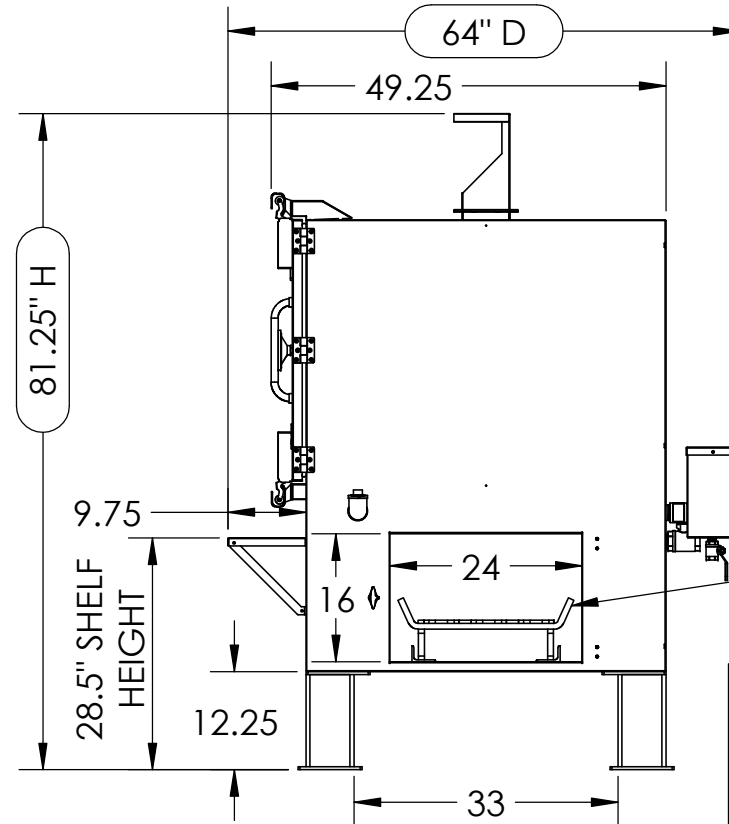

3/4" SQ. STEEL  
LOG BASKET

179 Cross Rd, Waterford, CT. 06385  
PHONE 1-855-HOG-RULES  
Monday thru Friday: 8am-5pm EST  
<https://myronmixonsmokers.com>

MODEL **MMS-1KC**

DRAWN BY J. PFLOMM, M. WHITTLE