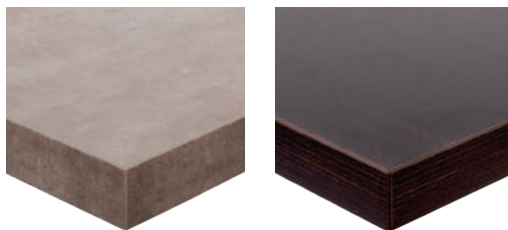

Wood Veneer table tops

VN2430 | 24 x 30

VN3030 | 30 x 30

VN3636 | 36 x 36

VN3042 | 30 x 42

VN3048 | 30 x 48

VN3060 | 30 x 60

VN3072 | 30 x 72

VN24 | 24R

VN30 | 30R

VN36 | 36R

VN48 | 48R

finish | AA ● autumn ash | NT ● natural

materials | 1¼" thick ash wood edge with ash wood veneer inlay

Midtown table tops

finish code+size | 24 x 24