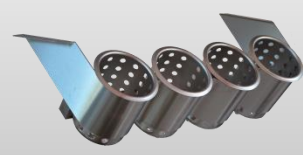

**Product Specification:**

Steril-Sil model #CRT  -  TP Hotel Pan Series Dispensing Cart. Holds multiple combinations of hotel pans for maximum dispensing flexibility. Includes stainless steel back and side panels, (4) corner bumpers and (4) locking, non-marking casters. All welded 304 stainless steel construction. Pans and adapter bars by others. NSF approved. Made in the U.S.A.

### CRT Hotel Pan Series Dispensing Carts

Designed for maximum flexibility with the use of standard hotel pans

Model #	Description	Overall Dimensions				Capacity		
		Length	Width	Front Height	Rear Height	1/3 pans	14x18 Trays	5" Glass Racks
CRT24-3TP	24" cart holds (3) 1/3 size pans vertically	25.25"	25.25"	33.50"	39.00"	3	75	4
CRT36-5TP	Holds (5) 1/3 size hotel pans vertically	35.25"	25.25"	33.50"	39.00"	5	150	4

#### Related Products:

**RP-25 Color Series**  
Colored Silverware Cylinders

**UB-4SS**  
Under-Bar Dispenser

**CC-LTC-4BR**  
Ice-Cooled Bottle Rail

**E1-CRT-2V**  
24" E1 System Open Cart with Accessories