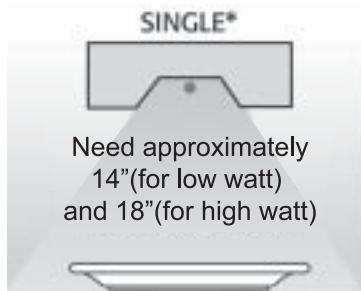

Electrical Information:

Specify voltage and wattage; also, infinite control or toggle switch (or remote control units that are operated by optional remote control kits). Remote control units use separate/ optional remote control kits to allow for maximum installation flexibility. Up to 3 remote units can be controlled by a single triple remote control kit. Sizes above 60" are only available in 208/240V versions.

Shipping:

FOB: Dallas, TX 75226

	Size	Single			Single Lighted		
		Watts	lbs	kg	Watts	lbs	kg
High Wattage	18"	400	7	3.2	480	7	3.2
	24"	575	7	3.2	655	8	3.6
	30"	760	8	3.6	840	9	4.1
	36"	920	9	4.1	1080	11	5.0
	42"	1100	12	5.4	1260	12	5.4
	48"	1265	12	5.4	1425	12	5.4
	54"	1425	13	5.9	1585	14	6.4
	60"	1610	14	6.4	1850	15	6.8
	66"	1800 (208/240V)	16	7.3	2040 (208/240V)	17	7.7
	72"	1980 (208/240V)	17	7.7	2220 (208/240V)	18	8.2
Low Wattage	18"	250	5	2.3	330	6	2.7
	24"	350	7	3.2	430	8	3.6
	30"	450	8	3.6	530	9	4.1
	36"	575	9	4.1	735	11	5.0
	42"	675	11	5.0	835	12	5.4
	48"	800	12	5.4	960	12	5.4
	54"	925	13	5.9	1085	14	6.4
	60"	1050	14	6.4	1290	15	6.8
	66"	1160 (208/240V)	16	7.3	1400 (208/240V)	17	7.7
	72"	1275 (208/240V)	17	7.7	1515 (208/240V)	18	8.2
	84"	2050 (208/240V)	20	9.5	2370 (208/240V)	21	9.5
	96"	2400 (208/240V)	23	10.4	2720 (208/240V)	24	10.9

Overall Dimensions:

FDD and FDDL models are 15" wide

- FD-18 & FDL-18: 18.26" (46.3 cm) FD-54 & FL-54: 54.26" (137.8 cm)
- FD-24 & FDL-24: 24.26" (61.6 cm) FD-60 & FDL-60: 60.26" (153.0 cm)
- FD-30 & FDL-30: 30.26" (76.8 cm) FD-66 & FDL-66: 66.26" (168.2 cm)
- FD-36 & FDL-36: 36.26" (92.0 cm) FD-72 & FDL-72: 72.26" (183.5 cm)
- FD-42 & FDL-42: 42.26" (107.3 cm) FD-84 & FDL-84: 84.26" (214.0 cm)
- FD-48 & FDL-48: 48.26" (122.5 cm) FD-96 & FDL-96: 96.26" (244.4 cm)