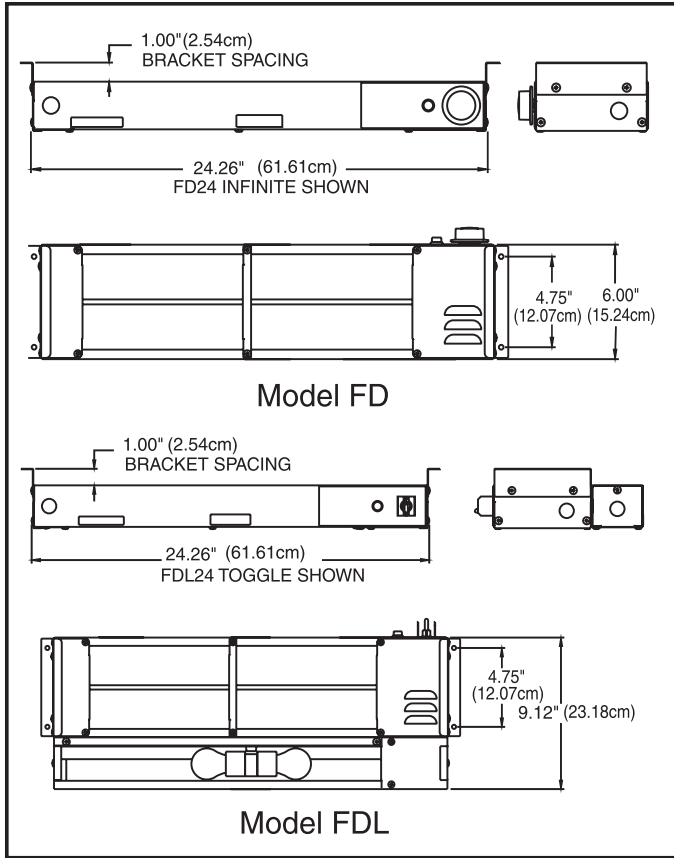

### Remote Control Box

See reverse side for product specifications.

PRODUCT:

QUANTITY:

ITEM #:

**PRODUCT SPECIFICATIONS**

**Construction:**

Stainless steel housing and radiant reflector, metal-sheathed heating element and angle brackets. "L" indicated built-on illumination box, which uses incandescent safety lights.

**Shipping:**

FOB: Dallas, TX 75226

	Size	Single			Single Lighted		
		Watts	lbs	kg	Watts	lbs	kg
High Wattage	18"	400	7	3.2	480	7	3.2
	24"	575	7	3.2	655	8	3.6
	30"	760	8	3.6	840	9	4.1
	36"	920	9	4.1	1080	11	5.0
	42"	1100	12	5.4	1260	12	5.4
	48"	1265	12	5.4	1425	12	5.4
	54"	1425	13	5.9	1585	14	6.4
	60"	1610	14	6.4	1850	15	6.8
	66"	1800 (208/240V)	16	7.3	2040 (208/240V)	17	7.7
	72"	1980 (208/240V)	17	7.7	2220 (208/240V)	18	8.2
Low Wattage	18"	250	5	2.3	330	6	2.7
	24"	350	7	3.2	430	8	3.6
	30"	450	8	3.6	530	9	4.1
	36"	575	9	4.1	735	11	5.0
	42"	675	11	5.0	835	12	5.4
	48"	800	12	5.4	960	12	5.4
	54"	925	13	5.9	1085	14	6.4
	60"	1050	14	6.4	1290	15	6.8
	66"	1160 (208/240V)	16	7.3	1400 (208/240V)	17	7.7
	72"	1275 (208/240V)	17	7.7	1515 (208/240V)	18	8.2
	84"	2050 (208/240V)	20	9.5	2370 (208/240V)	21	9.5
	96"	2400 (208/240V)	23	10.4	2720 (208/240V)	24	10.9

**Overall Dimensions:**

FDD and FDDL models are 15" wide

- FD-18 & FDL-18: 18.26" (46.3 cm)      FD-54 & FL-54: 54.26" (137.8 cm)
- FD-24 & FDL-24: 24.26" (61.6 cm)      FD-60 & FDL-60: 60.26" (153.0 cm)
- FD-30 & FDL-30: 30.26" (76.8 cm)      FD-66 & FDL-66: 66.26" (168.2 cm)
- FD-36 & FDL-36: 36.26" (92.0 cm)      FD-72 & FDL-72: 72.26" (183.5 cm)
- FD-42 & FDL-42: 42.26" (107.3 cm)      FD-84 & FDL-84: 84.26" (214.0 cm)
- FD-48 & FDL-48: 48.26" (122.5 cm)      FD-96 & FDL-96: 96.26" (244.4 cm)