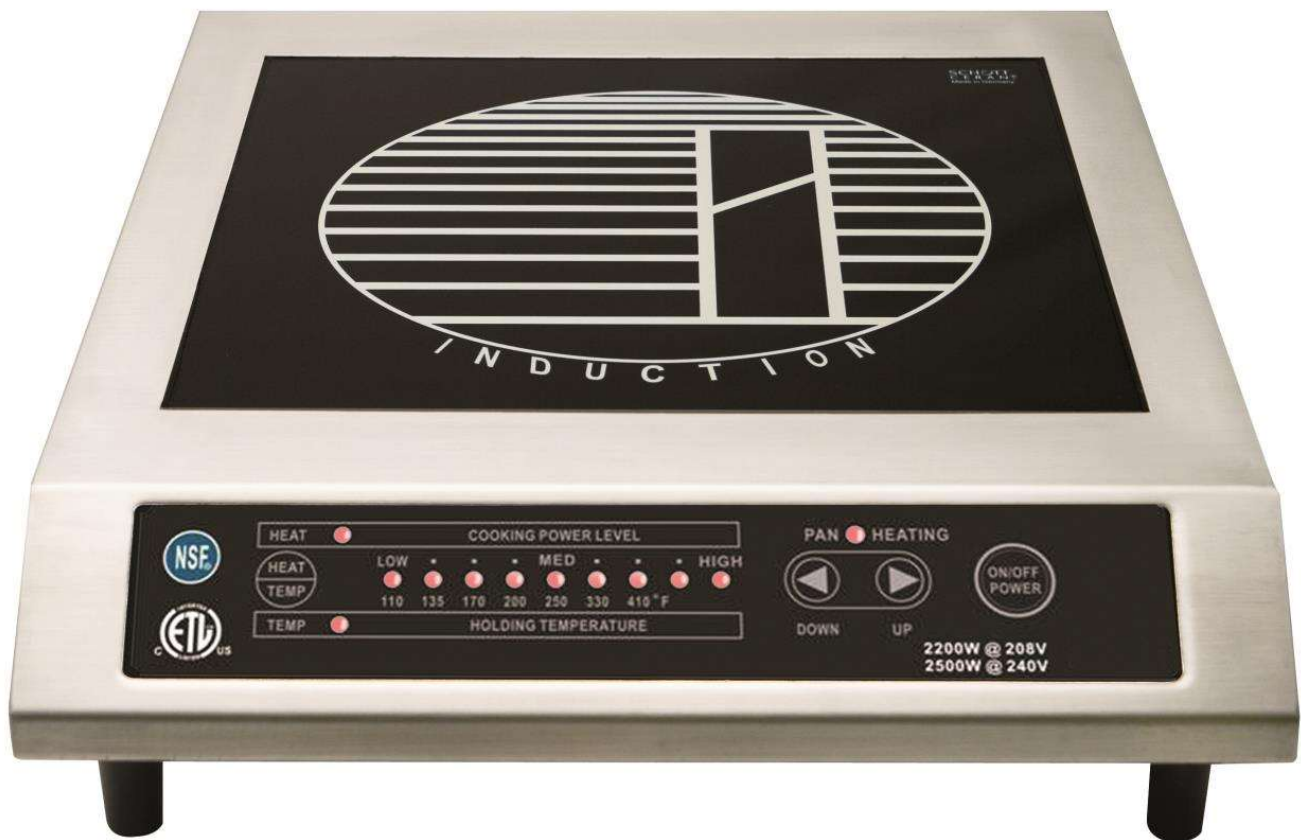

IWA-1800

Table Top Induction Stove.- The IWA-1800 is constructed to be the most portable and durable induction unit available. Constructed with Schott Ceran top plates, 1800 Watts, 9 Power levels and 7 temperature settings. ETLus/ETLc/FCC 18 approved. NSF Certified

MODEL #: IWA-1800