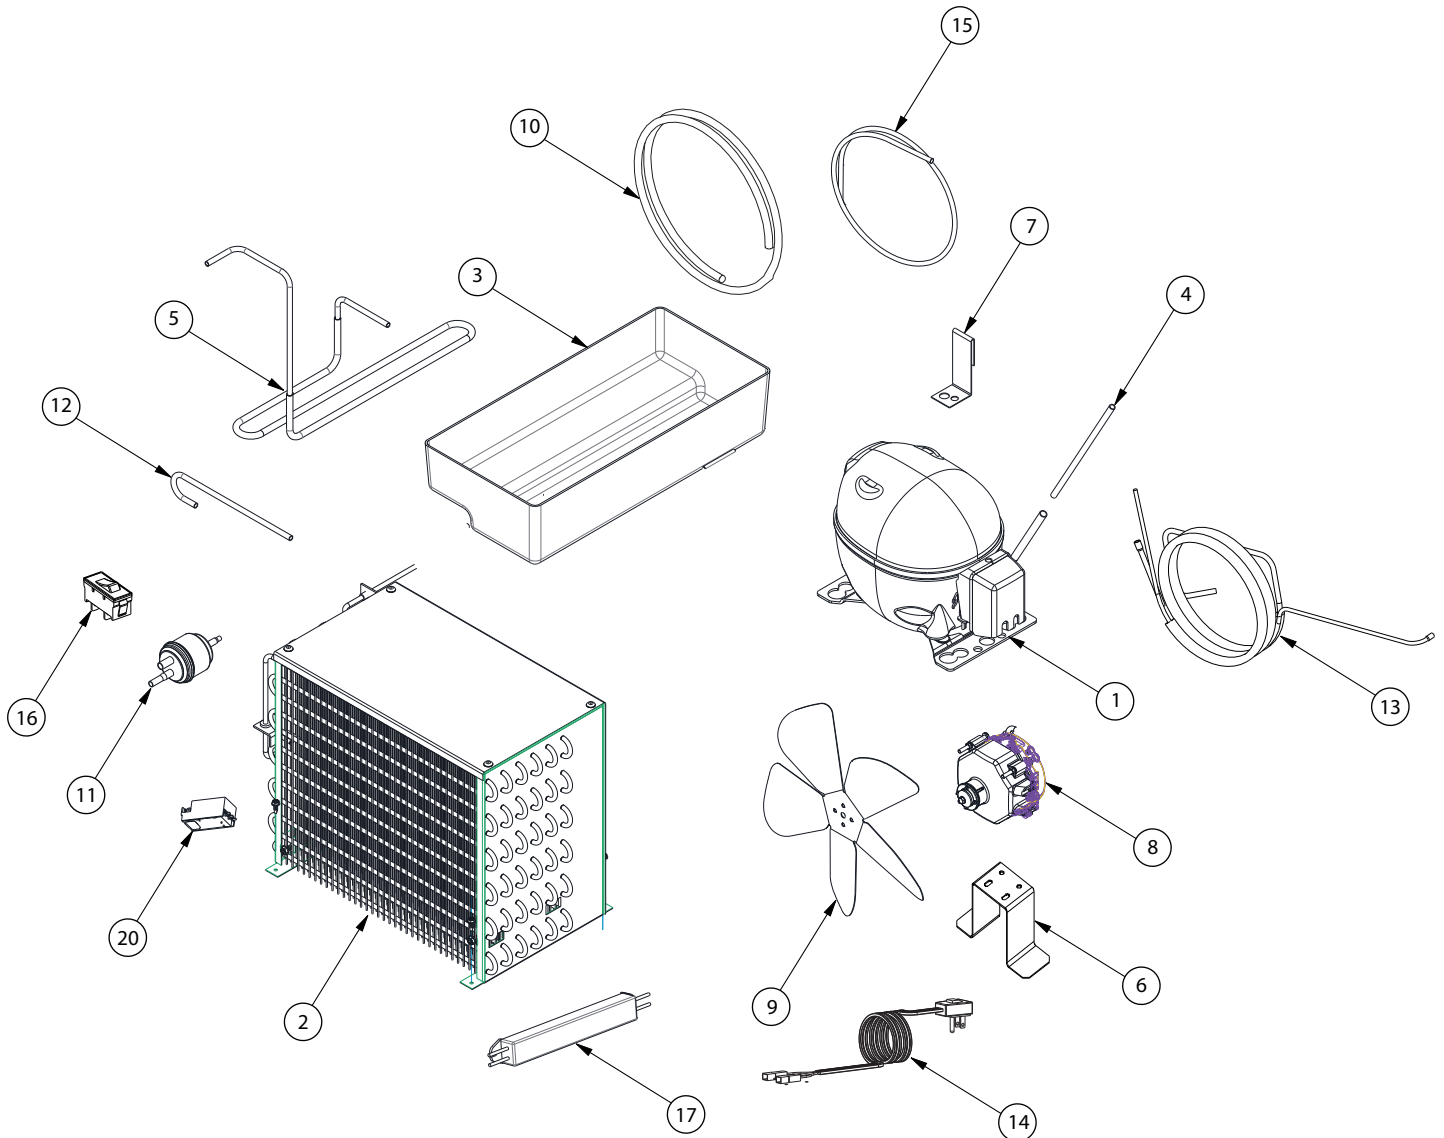

* Spare part numbers may vary depending on the different version of each cooler.

ITEM	INTERNAL CODE	SPARE PART CODE	DESCRIPTION
1	3054281	2068680	RIGHT EVAPORATOR
2	3054282	2068681	LEFT EVAPORATOR
3	2064215	2068682	EVAP HOUSING
4	2044821	2068676	GRILL, ABS FAN BLADE UL
5	3053538		EVAP FAN BLADE, 8" Ø 28°
6	3023907	2021792	MOTOR EVAP SUPPORT
7	3030464	2065335	EVAP FAN MOTOR, 16W 1800RPM
8	2015705		DEFLECTOR MOLDING
9	2038149	2034807	MOLD DEFLECTOR SUPPORT
10	3055769		CAP PIPE, 0.055"X144" N/OM
11	2065243		RETURN PIPE, 1/4" 1.810M W/CAP VRD43 R2
12	3055923		DISTRIBUTION PIPE
13	3036199	2065347	COPPER T 1/4"
14	3031133	2056127	TEMPERATURE SENSOR

ITEM	INTERNAL CODE	SPARE PART CODE	DESCRIPTION
1	3056027	2068683	COMPRESSOR, EMC3140U
2	2047059	2056133	CONDENSER
3	2010600	2024707	COND PAN
4	2014639	2063514	CHARGE PIPE
5	2066143		DISCHARGE PIPE
6	3033267	2068684	MOTOR COND SUPPORT
7	2066813		COND PAN SUPPORT
8	3030464	2065335	COND FAN MOTOR, 16W 1800RPM
9	3024836	2061515	COND FAN BLADE, 8 3/4" Ø25°
10	3001112	2061516	HOSE, 5/8" 1.20M
11	3043930	2055229	FILTER
12	2011027	2063518	VACCUM PIPE
13	2066416		SUCTION PIPE
14	3022239	2065163	POWER CORD
15	3001110	2065320	HOSE 18MM, 0.090M
16	3001457	2016558	ROCKER SWITCH
17	3044404	2048141	LED DRIVER
18	3054674	2068369	CONTROL HARNESS
19	3057732		COMPRESSOR HARNESS
20	3052756	2065364	CONTROLLER
21	3052028		LIGHTING HARNESS