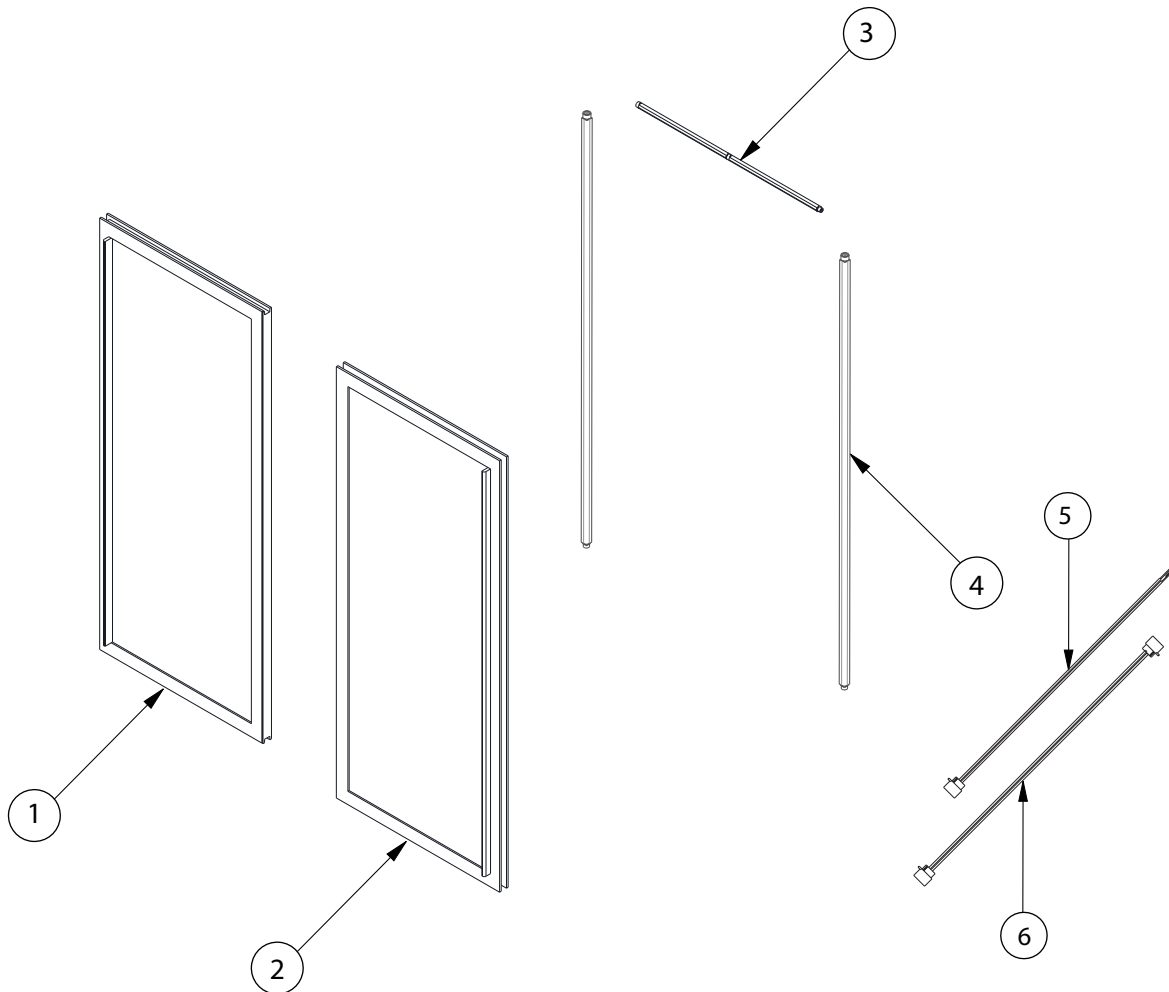

ITEM	INTERNAL CODE	SPARE PART CODE	DESCRIPTION
1	3033519	3053432	LEFT GLASS DOOR
2	3033518	3053433	RIGHT GLASS DOOR
3	3052970	2055502	6 LED MODULE
4	3041706		18 LED MODULE
5	3027227	2040476	F-M LED MODULE HARNESS
6	3027228	2040477	ARNES H-DRIVER MODULED