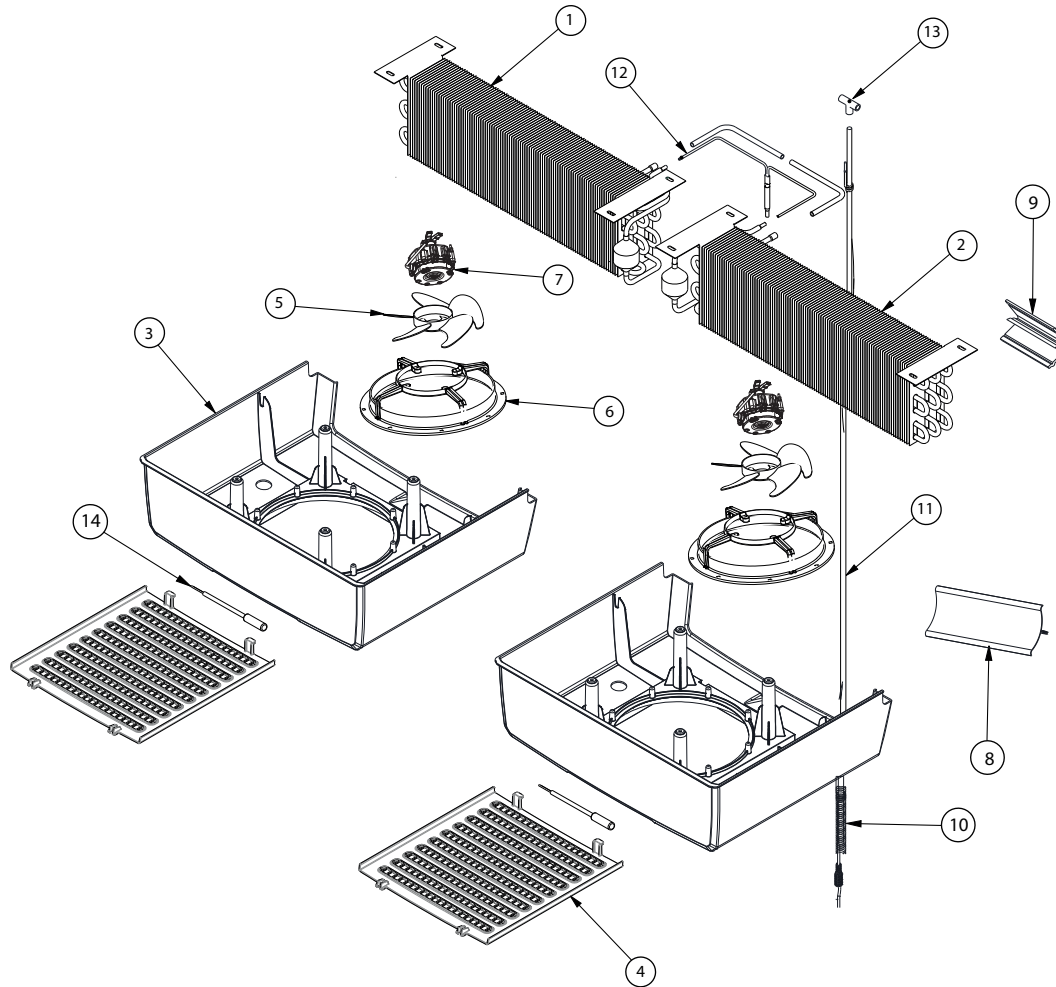

Notes

Models with the same refrigeration system and operation condition are included in this manual

Drawings are an approximate representation of the reality

All accessories (shelves, clips, etc) are considerate from product base, extra items are not included

* Spare part numbers may vary depending on the different version of each cooler.

ITEM	INTERNAL CODE	SPARE PART CODE	DESCRIPTION
1	3054281	2068680	RIGHT EVAPORATOR
2	3054282	2068681	LEFT EVAPORATOR
3	2064215	2068682	EVAP HOUSING
4	2044821	2068676	GRILL, ABS FAN BLADE UL
5	3053538		EVAP FAN BLADE, 8" Ø 28°
6	3023907	2021792	MOTOR EVAP SUPPORT
7	3030464	2065335	EVAP FAN MOTOR, 16W 1800RPM
8	2015705		DEFLECTOR MOLDING
9	2038149	2034807	MOLD DEFLECTOR SUPPORT
10	3055769		CAP PIPE, 0.055"X144" N/OM
11	2065243		RETURN PIPE, 1/4" 1.810M W/CAP VRD43 R2
12	3055923		DISTRIBUTION PIPE
13	3036199	2065347	COPPER T 1/4"
14	3031133	2056127	TEMPERATURE SENSOR

ITEM	INTERNAL CODE	SPARE PART CODE	DESCRIPTION
1	3056027	2068683	COMPRESSOR, EMC3140U
2	2047059	2056133	CONDENSER
3	2010600	2024707	COND PAN
4	2014639	2063514	CHARGE PIPE
5	2066143		DISCHARGE PIPE
6	3033267	2068684	MOTOR COND SUPPORT
7	2066813		COND PAN SUPPORT
8	3030464	2065335	COND FAN MOTOR, 16W 1800RPM
9	3024836	2061515	COND FAN BLADE, 8 3/4" Ø25°
10	3001112	2061516	HOSE, 5/8" 1.20M
11	3043930	2055229	FILTER
12	2011027	2063518	VACCUM PIPE
13	2066416		SUCTION PIPE
14	3022239	2065163	POWER CORD
15	3001110	2065320	HOSE 18MM, 0.090M
16	3001457	2016558	ROCKER SWITCH
17	3044404	2048141	LED DRIVER
18	3054674	2068369	CONTROL HARNESS
19	3057732		COMPRESSOR HARNESS
20	3052756	2065364	CONTROLLER
21	3052028		LIGHTING HARNESS