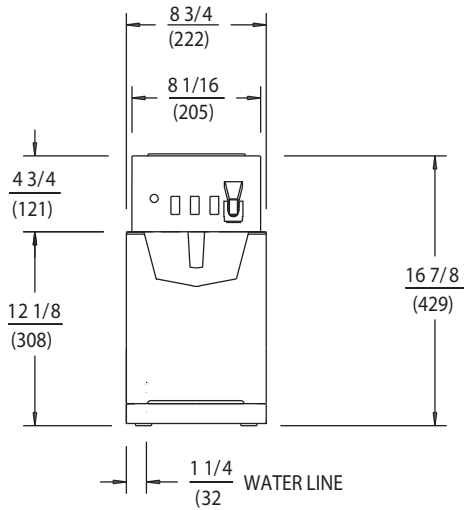

# BLOOMFIELD

MODELS  
8540, 8541

LISTED

STD 4

LR 10836

EXPORT  
MODELS  
ONLY

DIMENSIONS: INCH  
(MM)

## SPECIFICATIONS:

MODELS	WATTS	VOLTS	A PS	PHASE	POWER SUPPLY CORD
8540	1700	120	14.2	SINGLE	NEMA 5-15P
● 8540AU, PI, KO	2000	220-240	8.3	SINGLE	SUPPLIED
■ 8540CA	1500	120	12.5	SINGLE	NEMA 5-15P
☉ 8540EU, UK	2000	220-240	8.3	SINGLE	SUPPLIED
8541	1700	120	14.2	SINGLE	NEMA 5-15P
● 8541AU, KO	1700	220-240	7.7	SINGLE	SUPPLIED
■ 8541CA	1500	120	12.5	SINGLE	NEMA 5-15P
☉ 8541EU, UK	2000	220-240	8.3	SINGLE	SUPPLIED