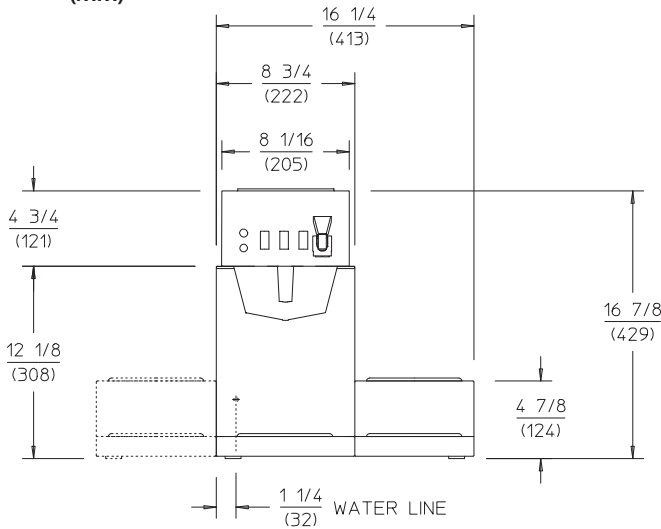

Accessories

Bloomfield offers a full line of coffee warmers, grinders and glass decanters.

BLOOMFIELD

MODELS
8572, 8572L, 8573, 8574

DIMENSIONS: INCH
(MM)

SPECIFICATIONS:

MODELS	WATTS	VOLTS	AMPS	PHASE	POWER SUPPLY CORD
8572, 8572L	1800	120	15	SINGLE	NEMA 5-15P
8572CA	1500	120	12.5	SINGLE	NEMA 5-15P
8572EU, UK	2100	220-240	9	SINGLE	SUPPLIED
8572AU, PI, KO	2100	220-240	9	SINGLE	SUPPLIED
8573	1800	120	15	SINGLE	NEMA-5-15P
*8574	3800	115/230 4-WIRE	17	SINGLE	NONE