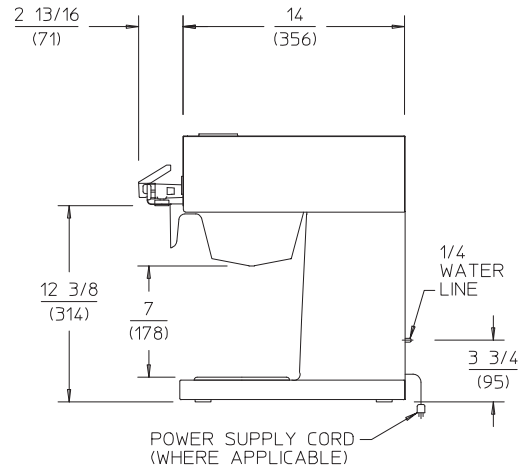

Accessories

Bloomfield offers a full line of coffee warmers, grinders and glass decanters.

BLOOMFIELD

MODELS
8572, 8572L, 8573, 8574

DIMENSIONS: INCH
(MM)

SPECIFICATIONS:

MODELS	WATTS	VOLTS	AMPS	PHASE	POWER SUPPLY CORD
8572, 8572L	1800	120	15	SINGLE	NEMA 5-15P
8572CA	1500	120	12.5	SINGLE	NEMA 5-15P
8572EU, UK	2100	220-240	9	SINGLE	SUPPLIED
8572AU, PI, KO	2100	220-240	9	SINGLE	SUPPLIED
8573	1800	120	15	SINGLE	NEMA-5-15P
*8574	3800	115/230 4-WIRE	17	SINGLE	NONE