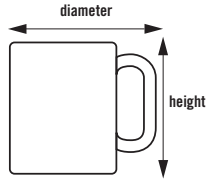

CAMRACK® FULL & HALF SIZE CUP RACKS

Camrack Cup Racks

Tilt feature drains water from mug or cup bases for quick and sanitary drying.

16C414

Full Size

4³/₈" X 4⁵/₁₆"
11,1 x 10,95 cm
COMPARTMENT
DIMENSIONS

16 COMPARTMENT

	2 ⁵ / ₈ " 2.625" (6,6 cm)	4 ¹ / ₄ " 4.25" (10,7 cm)	5 ⁷ / ₈ " 5.875" (14,9 cm)
MAXIMUM HEIGHT			
CODE	16C258	16C414	16C578
CASE PACK	6	5	4
RACK DIMENSION	19 ³ / ₄ " x 19 ³ / ₄ " x 4" 50 x 50 x 10,1 cm	19 ³ / ₄ " x 19 ³ / ₄ " x 5 ⁷ / ₈ " 50 x 50 x 14,3 cm	19 ³ / ₄ " x 19 ³ / ₄ " x 7 ¹ / ₄ " 50 x 50 x 18,4 cm

4³/₈" X 3⁷/₁₆"
11,1 x 8,73 cm
COMPARTMENT
DIMENSIONS

20 COMPARTMENT

	2 ⁵ / ₈ " 2.625" (6,6 cm)	4 ¹ / ₄ " 4.25" (10,7 cm)
MAXIMUM HEIGHT		
CODE	20C258	20C414
CASE PACK	6	5
RACK DIMENSION	19 ³ / ₄ " x 19 ³ / ₄ " x 4" 50 x 50 x 10,1 cm	19 ³ / ₄ " x 19 ³ / ₄ " x 5 ⁷ / ₈ " 50 x 50 x 14,3 cm

Half Size

4¹/₈" X 4³/₈"
10,4 x 11,1 cm
COMPARTMENT
DIMENSIONS

8 COMPARTMENT

	2 ⁵ / ₈ " 2.625" (6,6 cm)	4 ¹ / ₄ " 4.25" (10,7 cm)
MAXIMUM HEIGHT		
CODE	8HC258	8HC414
CASE PACK	6	5
RACK DIMENSION	19 ³ / ₄ " x 9 ⁷ / ₈ " x 4" 50 x 25 x 10,1 cm	19 ³ / ₄ " x 9 ⁷ / ₈ " x 5 ⁷ / ₈ " 50 x 25 x 14,3 cm