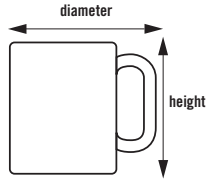

CAMRACK® FULL & HALF SIZE CUP RACKS

Camrack Cup Racks

Tilt feature drains water from mug or cup bases for quick and sanitary drying.

16C414