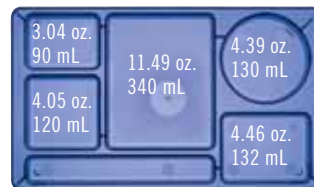

Camwear® trays are NSF Listed.
 Co-Polymer trays are not NSF listed.

Styrofoam, the material that many disposable trays are made from, can make up to 30% of the trash volume in landfills.

Cambro Trays are made from FDA approved materials.

Camwear Colors

Co-Polymer Colors

915CP

1596CW

915CW & 915CP

1596CW & 1596CP

915CW and 1596CW inside two PR314 Camracks.

CODE	DIMENSIONS W x L x D	LIST PRICE EA.
Camwear		
1596CW	9" x 15" x 7/8"	\$
915CW	8 3/4" x 15" x 3/4"	
Co-Polymer - BPA FREE		
1596CP	9" x 15" x 7/8"	
915CP	8 3/4" x 15" x 3/4"	