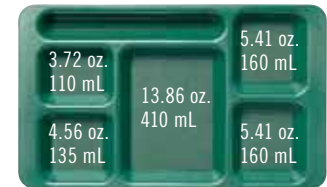

Camwear® trays are NSF Listed.
 Co-Polymer trays are not NSF listed.

Styrofoam, the material that many disposable trays are made from, can make up to 30% of the trash volume in landfills.

Cambro Trays are made from FDA approved materials.

Camwear Colors

Co-Polymer Colors

915CP

1596CW

915CW & 915CP

1596CW & 1596CP

915CW and 1596CW inside two PR314 Camracks.

CODE	DIMENSIONS W x L x D	LIST PRICE EA.
Camwear		
1596CW	9" x 15" x 7/8"	\$
915CW	8 3/4" x 15" x 3/4"	
Co-Polymer - BPA FREE		
1596CP	9" x 15" x 7/8"	
915CP	8 3/4" x 15" x 3/4"	