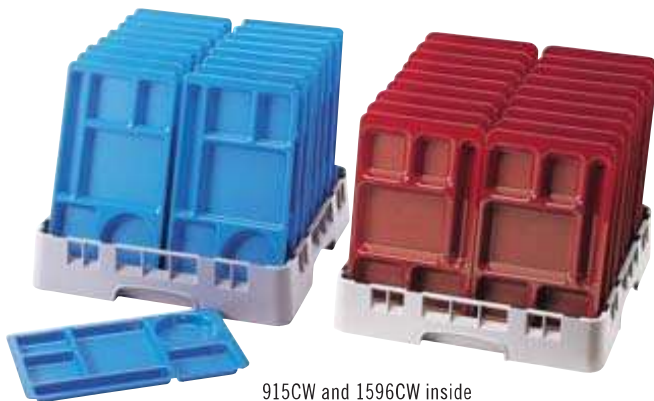

2 X 2 COMPARTMENT TRAYS

- Perfect for school lunch programs or cafeteria-style feeding in correctional facilities.
- Gradual sloping compartment walls promote quick draining and faster drying.
- "Easy grip" handles ensure a better grip for children with smaller hands.
- 915CW, 100CW, SRB13CW and 50CW bowls fit in round compartment.
- 10CW and 150CW bowls fit in square compartment.

Camwear® trays are NSF Listed.

Co-Polymer trays are not NSF listed.

Styrofoam, the material that many disposable trays are made from, can make up to 30% of the trash volume in landfills.

Cambro Trays are made from FDA approved materials.

915CW and 1596CW inside two PR314 Camracks.

3.04 oz. 90 mL	11.49 oz. 340 mL	4.39 oz. 130 mL
4.05 oz. 120 mL		4.46 oz. 132 mL

915CW & 915CP

3.72 oz. 110 mL	13.86 oz. 410 mL	5.41 oz. 160 mL
4.56 oz. 135 mL		5.41 oz. 160 mL