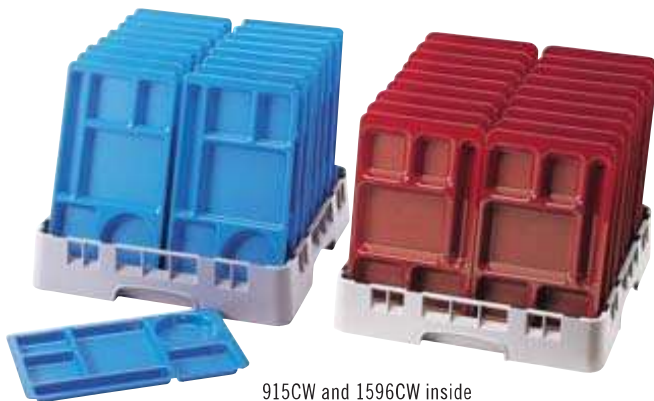

## Co-Polymer Colors

186 Navy Blue

416 Cranberry

915CP

1596CW

Personalization Available

915CW and 1596CW inside two PR314 Camracks.

915CW & 915CP