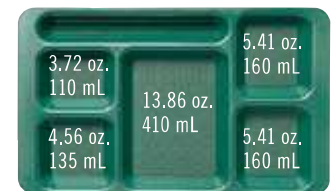

110 Black

431 Translucent Blue

## Co-Polymer Colors

186 Navy Blue

416 Cranberry

915CP

1596CW

Personalization Available

915CW and 1596CW inside two PR314 Camracks.

915CW & 915CP

1596CW & 1596CP

CODE	DIMENSIONS W x L x D
<b>Camwear</b>	
1596CW	9" x 15" x 7/8"
915CW	8 3/4" x 15" x 3/4"
<b>Co-Polymer - BPA FREE</b>	
1596CP	9" x 15" x 7/8"
915CP	8 3/4" x 15" x 3/4"

Case Pack: 24