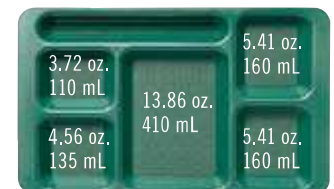

110 Black

431 Translucent Blue

Co-Polymer Colors

186 Navy Blue

416 Cranberry

915CP

1596CW

Personalization Available

915CW & 915CP

1596CW & 1596CP

915CW and 1596CW inside two PR314 Camracks.

CODE	DIMENSIONS W x L x D
Camwear	
1596CW	9" x 15" x 7/8"
915CW	8 3/4" x 15" x 3/4"
Co-Polymer - BPA FREE	
1596CP	9" x 15" x 7/8"
915CP	8 3/4" x 15" x 3/4"