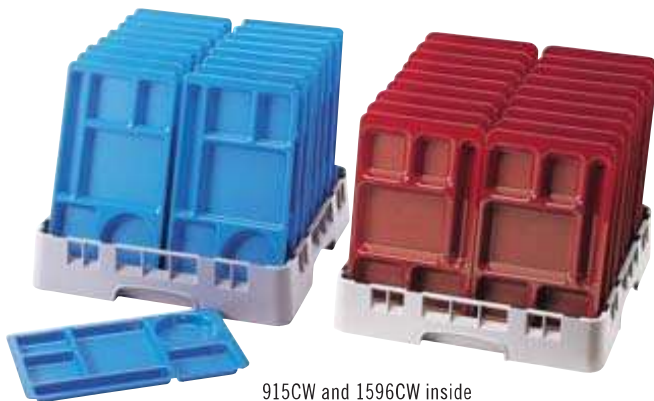

## Co-Polymer Colors

186 Navy Blue

416 Cranberry

915CP

1596CW

Personalization Available

915CW and 1596CW inside two PR314 Camracks.

3.04 oz. 90 mL	11.49 oz. 340 mL	4.39 oz. 130 mL
4.05 oz. 120 mL		4.46 oz. 132 mL