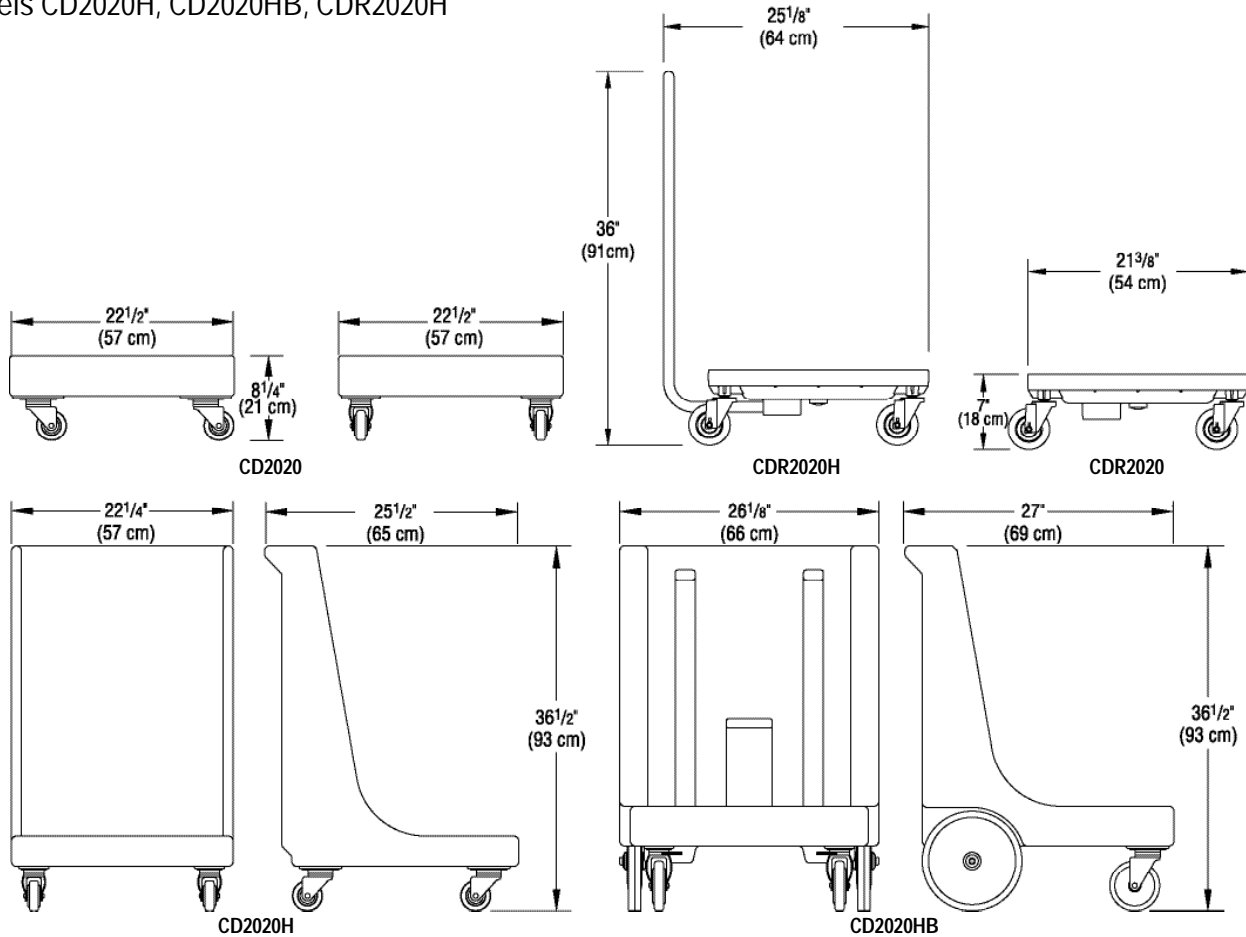

## Specifications

Code	Description	Load Capacity	Interior Dimensions W x L	Dimension Tolerance: +/- 1/4" (0,64 cm)	
				Exterior Dimensions L x W x H	Case lbs./cube Kg/m <sup>3</sup>
<b>Without Handle</b>					
CD2020	Camdolly	300 lbs (136 Kg)	20 1/8" x 20 1/8" (51 x 51 cm)	22 1/2" x 22 1/2" x 8 1/4" (57 x 57 x 21 cm)	19 (2.14) 9 (0,06)
CDR2020	Camdolly	350 lbs (159 Kg)	20 7/8" x 20 7/8" (53 x 53 cm)	21 3/8" x 21 3/8" x 7" (54 x 54 x 18 cm)	11 1/4 (1.14) 5,3 (0,03)
<b>With Handle</b>					
CD2020H	Camdolly	350 lbs (159 Kg)	20 1/4" x 20 1/4" (52 x 52 cm)	25 1/2" x 22 1/4" x 36 1/2" (65 x 57 x 93 cm)	32 1/4 (11.45) 15 (0,32)
CDR2020H	Camdolly	350 lbs (159 Kg)	20 7/8" x 20 7/8" (53 x 53 cm)	25 1/8" x 21 3/8" x 36" (64 x 54 x 91 cm)	21 1/2 (3.25) 9,7 (0,1)
CD2020HB	Camdolly	350 lbs (159 Kg)	20 1/2" x 20 1/2" (52 x 52 cm)	27" x 26 1/8" x 36 1/2" (69 x 66 x 93 cm)	46 (15.89) 21 (0,44)