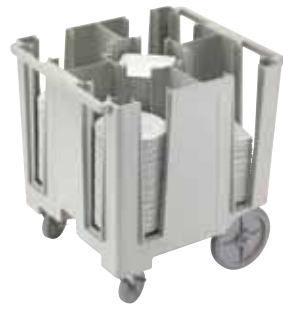

VERSA DISH CADDIES

	DCS950	DCS1125
CODE	DCS950	DCS1125
PLATE SIZE RANGE (ROUNDS)	8³/₈" - 9¹/₂" (21,3 - 24,1 cm)	9⁵/₈" - 11¹/₄" (24,4 - 28,6 cm)
PLATE SIZE RANGE (SQUARES)	7¹/₄" - 8" (18,4 - 20,5 cm)	8³/₈" - 9¹/₂" (21,3 - 24,1 cm)
COLUMNS PER CADDY	5, 45-60 plates per col.	4, 45-60 plates per col.
OVERALL DIMENSIONS	27" x 30¹/₂" x 31³/₄"	27" x 30¹/₂" x 31³/₄"
W x L x H	69 x 78 x 81 cm	69 x 78 x 81 cm
CASE LBS. (CUBE)	89,5 (16.64)	89 (16.64)
CASE KG (CUBE M³)	40,65 (0,47)	40,45 (0,47)