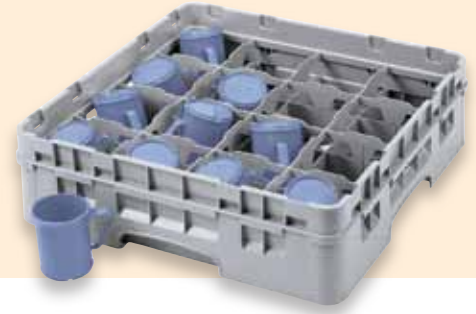

16 COMPARTMENT

$4\frac{3}{8}'' \times 4\frac{3}{8}''$

11,1 x 11,1 cm

COMPARTMENT DIMENSIONS

MAXIMUM HEIGHT	$2\frac{5}{8}''$ 6,6 cm	$4\frac{1}{4}''$ 10,7 cm	$5\frac{7}{8}''$ 14,9 cm
CODE	16C258	16C414	16C578
CASE PACK	6	5	4
CASE LBS. (CUBE)	28,78 (4,81)	32,48 (6,93)	32,86 (6,93)
CASE KG (CUBE M³)	13,05 (0,136)	14,73 (0,196)	14,91 (0,196)
RACK DIMENSION	$19\frac{3}{4}'' \times 19\frac{3}{4}'' \times 4''$ 50 x 50 x 10,1 cm	$19\frac{3}{4}'' \times 19\frac{3}{4}'' \times 5\frac{5}{8}''$ 50 x 50 x 14,3 cm	$19\frac{3}{4}'' \times 19\frac{3}{4}'' \times 7\frac{1}{4}''$ 50 x 50 x 18,4 cm

20 COMPARTMENT

$4\frac{3}{8}'' \times 3\frac{1}{2}''$

11,1 x 8 cm

COMPARTMENT DIMENSIONS

MAXIMUM HEIGHT	$2\frac{5}{8}''$ 6,6 cm	$4\frac{1}{4}''$ 10,7 cm
CODE	20C258	20C414
CASE PACK	6	5
CASE LBS. (CUBE)	29,28 (4,81)	32,53 (6,93)
CASE KG (CUBE M³)	13,28 (0,136)	14,76 (0,196)
RACK DIMENSION	$19\frac{3}{4}'' \times 19\frac{3}{4}'' \times 4''$ 50 x 50 x 10,1 cm	$19\frac{3}{4}'' \times 19\frac{3}{4}'' \times 5\frac{5}{8}''$ 50 x 50 x 14,3 cm

8 COMPARTMENT

$4\frac{1}{8}'' \times 4\frac{7}{16}''$

10,4 x 11,2 cm

COMPARTMENT DIMENSIONS

MAXIMUM HEIGHT	$2\frac{5}{8}''$ 6,6 cm	$4\frac{1}{4}''$ 10,7 cm
CODE	8HC258	8HC414
CASE PACK	6	5
CASE LBS. (CUBE)	16,15 (2,76)	18,66 (3,27)
CASE KG (CUBE M³)	7,32 (0,078)	8,46 (0,093)
RACK DIMENSION	$19\frac{3}{4}'' \times 9\frac{7}{8}'' \times 4''$ 50 x 25 x 10,1 cm	$19\frac{3}{4}'' \times 9\frac{7}{8}'' \times 5\frac{5}{8}''$ 50 x 25 x 14,3 cm

10 COMPARTMENT

$4\frac{1}{8}'' \times 3\frac{1}{2}''$

10,4 x 8,8 cm

COMPARTMENT DIMENSIONS

MAXIMUM HEIGHT	$2\frac{5}{8}''$ 6,6 cm	$4\frac{1}{4}''$ 10,7 cm
CODE	10HC258	10HC414
CASE PACK	6	5
CASE LBS. (CUBE)	16,73 (2,76)	19,76 (3,27)
CASE KG (CUBE M³)	7,59 (0,078)	8,96 (0,093)
RACK DIMENSION	$19\frac{3}{4}'' \times 9\frac{7}{8}'' \times 4''$ 50 x 25 x 10,1 cm	$19\frac{3}{4}'' \times 9\frac{7}{8}'' \times 5\frac{5}{8}''$ 50 x 25 x 14,3 cm