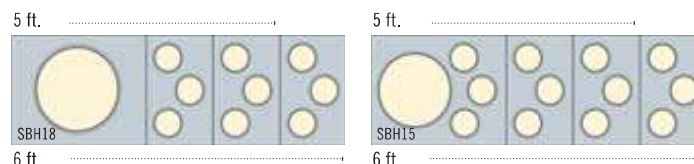

- 6 ft. models hold a salad bowl holder and 3 ea. crock holders.
- 5 ft. models hold a salad bowl holder and 2 ea. crock holders.

CODE	DESCRIPTION	OVERALL EXTERIOR DIMENSIONS	CASE PACK
VBRR5	Tray rail for 5' - Versa Food Bar / Work Table	L 53" x W 11½" x H 4⅞"	1
VBRR6	Tray rail for 6' - Versa Food Bar / Work Table	L 66" x W 11½" x H 4⅞"	1
VCS32R	Tray rail for - Versa Cart	L 28" x W 11⅞" x H 5"	1
VBRTBL	End table for Versa Food Bar and Work Table	L 27" x W 22" x H 4½"	1
VBRCVR5*	Vinyl cover for 5' Versa Food Bar	L 73" x W 43½" x H 46"	1
VBRCVR6*	Vinyl cover for 6' Versa Food Bar	L 83" x W 43½" x H 46"	1
VBRTCVR5*	Vinyl cover for 5' Versa Work Table	L 70" x W 33½" x H 21"	1
VBRTCVR6*	Vinyl cover for 6' Versa Work Table	L 83" x W 33½" x H 21"	1
VCSCVR*	Vinyl cover for Versa Cart	L 42" x W 33" x H 36"	1
VBRSHS*	Versa Food Bar sign holder	L 36" x W 6" x H 9¼"	1
DIV12	12" divider bars	L 12¾"	3
DIV20	20" divider bars	L 20⅞"	3
CPH3	Crock holder holds 1.5 & 2.7 qt.	L 12⅞" x W 20⅞"	1
SBH15	Salad bowl holder holds a 15" bowl and 3 crocks	L 25¾" x W 20⅞"	1
SBH18	Salad bowl holder holds an 18" bowl	L 25¾" x W 20⅞"	1
CPB1220	Buffet Camchiller for Versa Food Bars, Work Tables and table top food bars	L 18½" x W 12⅞" x H 4"	1
VBRWC	Versa well cover for Versa Food Bar / Work Table	L 20⅞" x W 13" x H 2"	1
VCS32KEYT	Versa Cart keyboard tray	L 20⅞" x W 10⅞" x H 2"	1

Versa Food Bar Well Cover InStock Color: Black (110).