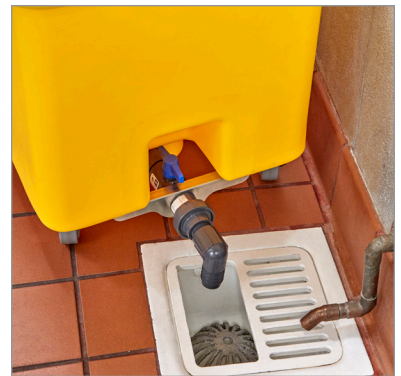

Soak Up the Possibilities!

Maneuverable drain elbow can be positioned in any direction as needed. Use with or without drain hose based on available access to floor drain.

New Improved Drainage System!

- Ideal for brining or marinating meats to enhance flavor and texture.
- Presoak smallwares prior to cleaning and sanitizing.
- Drains quickly and easily with maneuverable drain elbow and hose.

CAMBRO
TRUSTED FOR GENERATIONS™

Soak and Brine Tank

Take your marinating and brining game to a whole new level with Cambro's new Soak and Brine Tank. The tank's reinforced polyethylene construction is designed to withstand the pressure of up to 37 gallons of liquid. Once you're done marinating, the maneuverable threaded faucet drain with hose hookup makes draining and cleaning the tank so easy. Available in white or yellow to identify separate tanks for food contact and cleaning.

Clear slide-back lid lets you check contents and add more liquid as needed.

Clear hose allows drainage even when floor drain is hard to access.

This 37-gallon (140 liter) tank takes 4 minutes to drain when completely full and features an easy to turn 45° ball valve.

One-piece reinforced, seamless single-wall polyethylene construction with stainless steel drain bracket to support drain components. Won't rust or corrode.

Protected valve handle located above the drain is easily accessible from the front of the tank.