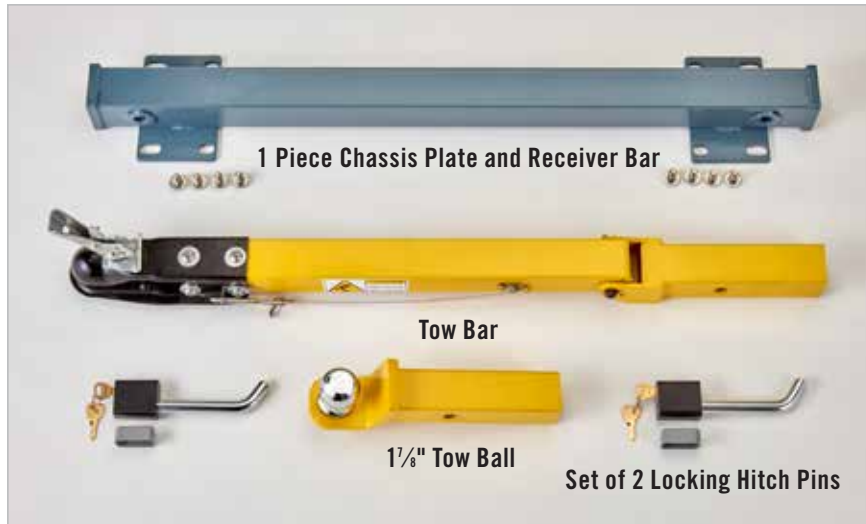

Tow with Ease

- Fits all Cambro Pro Cart Ultra models, low and tall.
- Designed to fit any service vehicle with towing capability.
- Standard configuration and security packages available.

CAMBRO
TRUSTED FOR GENERATIONS™

Pro Cart Ultra® Tow Hitch Kit

Tow your Pro Cart Ultra to your loading dock, serving location and back to your kitchen with the Cambro Tow Hitch Kit. The tow hitch is designed to securely connect your Pro Cart Ultra to any service vehicle with towing capability.

- Fits all Pro Cart Ultra models, low and tall.
- Kit available with standard or security hardware.
- Maximum tow capacity 2,000 pounds.

Kit Contents

Locking pins for security package units. Pin only for standard units.

Eight metal threaded inserts come standard on all units for secure installation of the optional tow hitch kit. Available on all Cambro Pro Cart Ultra models produced after January 1, 2019.

CODE	DESCRIPTION	UNIT WEIGHT
PCUTOW	Pro Cart Ultra Tow Hitch	35 lbs.
PCUTOWSP	Pro Cart Ultra Tow Hitch Security Package	35 lbs.