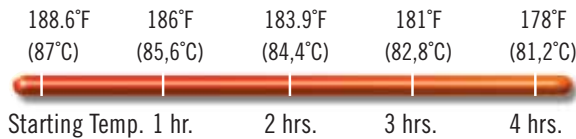

GN 1/1 FULL SIZE FOOD PAN HOLDING CAPACITY

(Stacked inside with lids)

DEPTH	EPP180LHSW
2½" (6,5 cm)	4
4" (10 cm)	2
6" (15 cm)	1 + one 2½" (6,5 cm)
8" (20 cm)	1

Hot Holding

Cold Holding

CODE	DESCRIPTION		EXTERIOR DIMENSIONS L x W x H	INTERIOR DIMENSIONS L x W x H	UNIT WEIGHT	VOLUME	CASE PACK
EPP180LHSW	Top Loader Large Handle Carrier	(A)	26.8" x 15.7" x 12.6" (68 x 40 x 32,1 cm)	21.2" x 13.9" x 10" (53,8 x 35,5 x 25,5 cm)	2.6 lbs. (1,2 kg)	48.6 qt. (46 L)	1
EPPCTL	Camchiller Insert for Large Handle Carrier	(B)	26.8" x 15.7" x 3.4" (68 x 40 x 8,7 cm)	21.1" x 13.3" x 1.3" (53,7 x 33,7 x 3,4 cm)	0.8 (0,37 kg)	—	1
CP3253	Camchiller® for Cam GoBoxes	(C)	20.9" x 12.8" x 1.2" (53 x 32,5 x 3 cm)	—	8.6 (3,5 kg)	—	1
EPPCTLPKG	Camchiller Insert and Chiller Package for Large Handle Carrier	(B) (C)	26.8" x 15.7" x 3.4" (68 x 40 x 8,7 cm)	—	—	—	1
18CW	1/1 GN 8" Deep Camwear® Food Pan/Carrier Liner		12.75" x 20.88" x 8" (32,5 x 53 x 20 cm)	—	—	27 (25,6 L)	6
10PPCWSC	1/1 GN Translucent Seal Cover		12.75" x 20.88" (32,5 x 53 x 20 cm)	—	—	—	6
EPPID5	Plastic ID labels fits all Cam GoBoxes	(D)	—	—	—	—	1