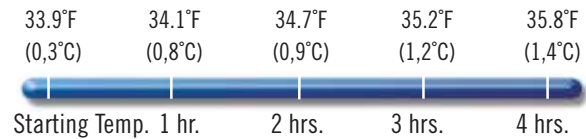

GN 1/1 FULL SIZE FOOD PAN HOLDING CAPACITY

(Stacked inside with lids)

DEPTH	EPP180LHSW
2½" (6,5 cm)	4
4" (10 cm)	2
6" (15 cm)	1 + one 2½" (6,5 cm)
8" (20 cm)	1

Hot Holding

Cold Holding

CODE	DESCRIPTION		EXTERIOR DIMENSIONS L x W x H	INTERIOR DIMENSIONS L x W x H	UNIT WEIGHT	VOLUME	CASE PACK
EPP180LHSW	Top Loader Large Handle Carrier	(A)	26.8" x 15.7" x 12.6" (68 x 40 x 32,1 cm)	21.2" x 13.9" x 10" (53,8 x 35,5 x 25,5 cm)	2.6 lbs. (1,2 kg)	48.6 qt. (46 L)	1
EPPCTL	Camchiller Insert for Large Handle Carrier	(B)	26.8" x 15.7" x 3.4" (68 x 40 x 8,7 cm)	21.1" x 13.3" x 1.3" (53,7 x 33,7 x 3,4 cm)	0.8 (0,37 kg)	—	1
CP3253	Camchiller® for Cam GoBoxes	(C)	20.9" x 12.8" x 1.2" (53 x 32,5 x 3 cm)	—	8.6 (3,5 kg)	—	1
EPPCTLPKG	Camchiller Insert and Chiller Package for Large Handle Carrier	(B) (C)	26.8" x 15.7" x 3.4" (68 x 40 x 8,7 cm)	—	—	—	1
18CW	1/1 GN 8" Deep Camwear® Food Pan/Carrier Liner		12.75" x 20.88" x 8" (32,5 x 53 x 20 cm)	—	—	27 (25,6 L)	6
10PPCWSC	1/1 GN Translucent Seal Cover		12.75" x 20.88" (32,5 x 53 x 20 cm)	—	—	—	6
EPPID5	Plastic ID labels fits all Cam GoBoxes	(D)	—	—	—	—	1

EPP180LHSW, EPPCTL Color: Black (110). CP3253 Color: Glacier Blue (443).
18CW Color: Clear (135). 10PPCWSC Color: Translucent (190). EPPID5 Color: (000).

For more information about Cambro products visit www.cambro.com or contact your Distributor, Cambro Sales Representative or the Cambro Customer Service Department.