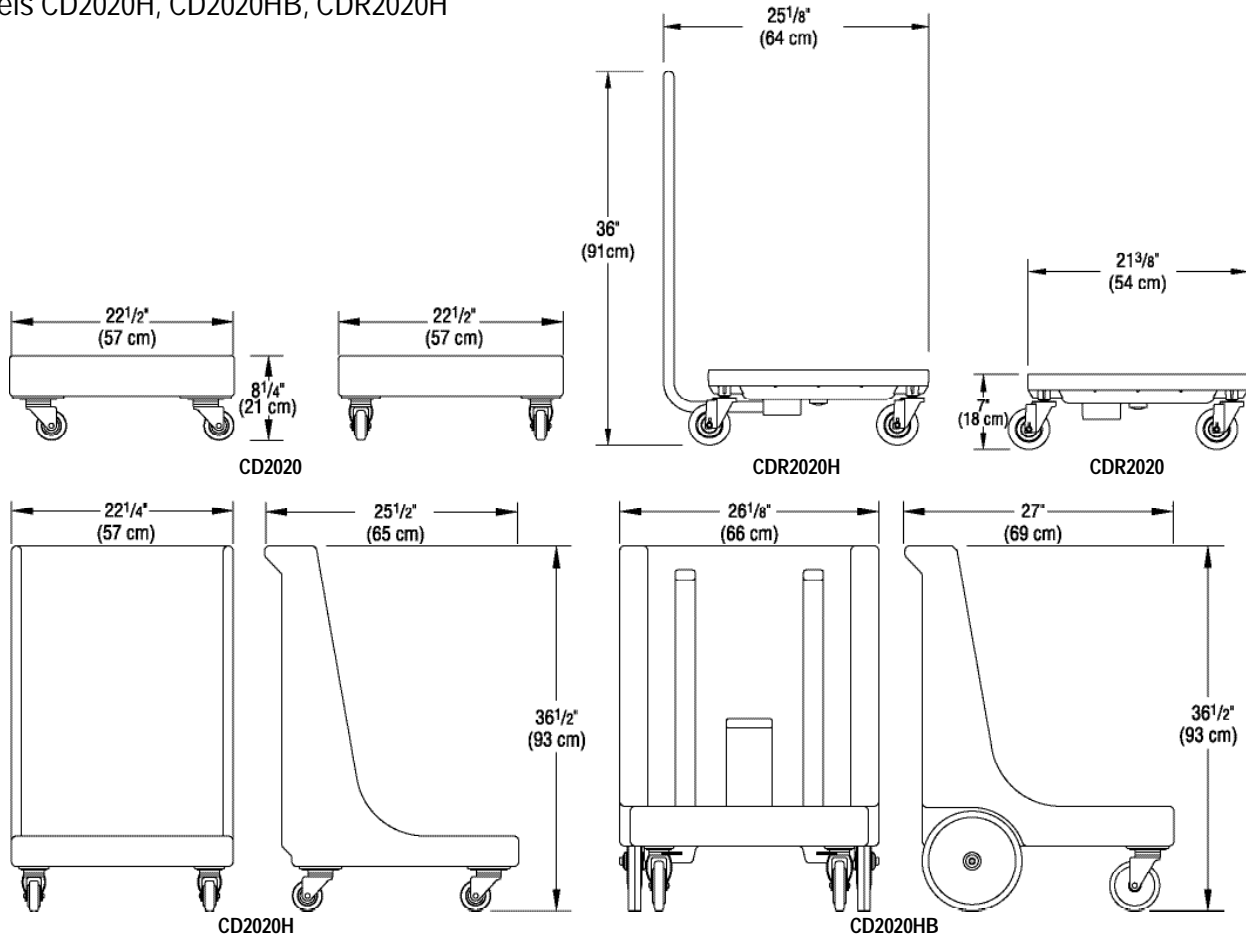

With Handle

Models CD2020H, CD2020HB, CDR2020H

Item No. _____

Specifier Identification No. _____

Model No. _____

Quantity _____

Specifications

Code	Description	Load Capacity	Interior Dimensions W x L	Dimension Tolerance: +/- 1/4" (0,64 cm)	
				Exterior Dimensions L x W x H	Case lbs./cube Kg/m ³
Without Handle					
CD2020	Camdolly	300 lbs (136 Kg)	20 1/8" x 20 1/8" (51 x 51 cm)	22 1/2" x 22 1/2" x 8 1/4" (57 x 57 x 21 cm)	19 (2.14) 9 (0,06)
CDR2020	Camdolly	350 lbs (159 Kg)	20 7/8" x 20 7/8" (53 x 53 cm)	21 3/8" x 21 3/8" x 7" (54 x 54 x 18 cm)	11 1/4 (1.14) 5,3 (0,03)
With Handle					
CD2020H	Camdolly	350 lbs (159 Kg)	20 1/4" x 20 1/4" (52 x 52 cm)	25 1/2" x 22 1/4" x 36 1/2" (65 x 57 x 93 cm)	32 1/4 (11.45) 15 (0,32)
CDR2020H	Camdolly	350 lbs (159 Kg)	20 7/8" x 20 7/8" (53 x 53 cm)	25 1/8" x 21 3/8" x 36" (64 x 54 x 91 cm)	21 1/2 (3.25) 9,7 (0,1)
CD2020HB	Camdolly	350 lbs (159 Kg)	20 1/2" x 20 1/2" (52 x 52 cm)	27" x 26 1/2" x 36 1/2" (69 x 66 x 93 cm)	46 (15.89) 21 (0,44)