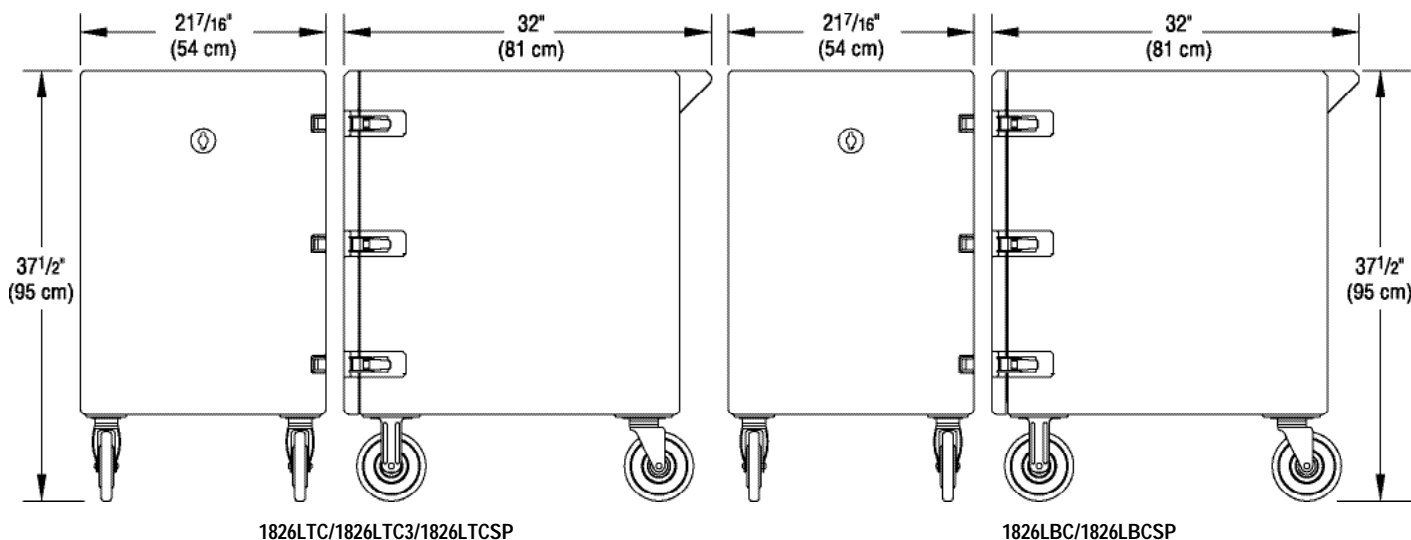

1826LTC3
(For Trays & Sheet Pans)

1826LBC
(For Food Storage Boxes)

1826LBCSP
(With Security Package)

Approvals

(1826LBC Only)

Single Compartment

For Trays and Sheet Pans

Models 1826LTC, 1826LTC3,
1826LTCSP (Security Package)

For Food Storage Boxes

Models 1826LBC, 1826LBCSP (Security Package)

Specifications

Dimension Tolerance: +/- 1/4" (0,64 cm)

Code	Description	Exterior Dimensions W x D x H	Case lbs./cube Kg/m ³
Without Security Package			
1826LTC	Camcart For Trays & Sheet Pans	21 7/16" x 32" x 37 1/2" (54 x 81 x 95 cm)	86 (16,39) 39 (0,46)
1826LTC3	Camcart For Trays & Sheet Pans	21 7/16" x 32" x 37 1/2" (54 x 81 x 95 cm)	86 (16,39) 39 (0,46)
1826LBC	Camcart For Food Storage Boxes	21 7/16" x 32" x 37 1/2" (54 x 81 x 95 cm)	86 (16,39) 39 (0,46)
With Security Package			
1826LTCSP	Camcart For Trays & Sheet Pans	21 7/16" x 32" x 37 1/2" (54 x 81 x 95 cm)	86 (16,39) 39 (0,46)
1826LBCSP	Camcart For Food Storage Boxes	21 7/16" x 32" x 37 1/2" (54 x 81 x 95 cm)	86 (16,39) 39 (0,46)