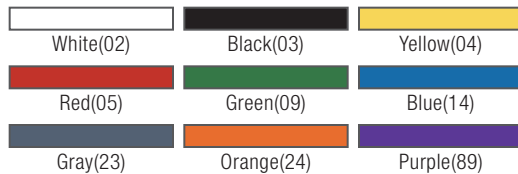

Prod No	Description	Color	Pack
Bronco Round Waste Containers & Lids			
341010 Δ	10 gal Waste Container, 16.13" x 17"	02, 03, 04, 05, 09, 14, 23, 24, 89*	6 ea
341011 Δ	10 gal Lid, 16.13" x 2"	02, 03, 04, 05, 09, 14, 23, 24, 89	6 ea
341020 Δ	20 gal Waste Container, 20" x 23"	02, 03, 04, 05, 09, 14, 23, 24, 89*	6 ea
341021 Δ	20 gal Lid, 20" x 2.13"	02, 03, 04, 05, 09, 14, 23, 24, 89*	6 ea
341032 Δ	32 gal Waste Container, 22.38" x 27.75"	02, 03, 04, 05, 09, 14, 23, 24, 89	4 ea
341033 Δ	32 gal Lid, 24" x 2.13"	02, 03, 04, 05, 09, 14, 23, 24, 89	4 ea
341034	32 gal Dome Lid	03	1 ea
341035	32 gal Funnel Lid	03	4 ea
341044 Δ	44 gal Waste Container, 26.88" x 31.38"	02, 03, 04, 05, 09, 14, 23, 24, 89	3 ea
341045 Δ	44 gal Lid 26.88" x 2.25"	02, 03, 04, 05, 09, 14, 23, 24, 89	3 ea
341055 Δ	55 gal Waste Container, 26.5" x 33"	02, 03, 04, 05, 09, 14, 23, 89*	2 ea
341056 Δ	55 gal Lid, 26.5" x 2.25"	02, 03, 04, 05, 09, 14, 23, 89*	2 ea
341057	44/55 gal Dome Lid	03	1 ea
341132 Δ	32 gal Container with Dolly, 22.38" x 38.25"	02, 04, 05, 09, 14, 23	4 ea
341144 Δ	44 gal Container with Dolly, 26.88" x 37.75"	02, 04, 05, 09, 14, 23	3 ea

NSF Listed products are designated with a Δ and may be prefixed with an N

*Color available by special order only