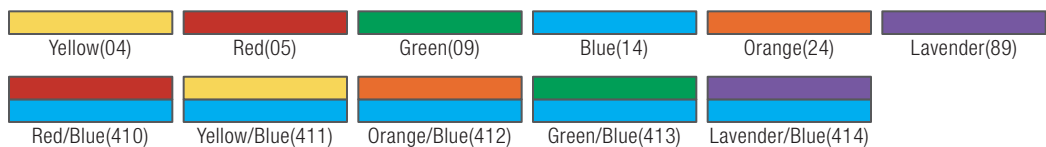

NeWave 20-Compartment

- Use for glasses & tumblers

NeWave 30-Compartment

- Use for glasses & tumblers

RW20-1C

RW30-2

Prod No	Description	Glass Dia*	Glass Height	Color	Pack	Cs Wt/Cube
20-Compartment NeWave Glass Rack - Compartment Size 3.81" Dia						
RW20	20-Compartment with Integrated Extender	3.56"	4.75"	14	4 ea	28.90/1.35
RW20-1	20-Compartment with 2 Extenders	3.56"	6.34"	14	3 ea	28.70/5.46
RW20-2	20-Compartment with 3 Extenders	3.56"	7.94"	14	2 ea	22.00/4.48
RW20-3	20-Compartment with 4 Extenders	3.56"	9.5"	14	2 ea	25.60/5.30
REW20S	20-Compartment Extender	3.56"	1.5"	14	6 ea	13.90/2.77
20-Compartment Color-Coded NeWave Glass Rack—Compartment Size 3.81" Dia						
REW20SC	20-Compartment Divided Extender	3.56"	1.5"	04, 05, 09, 24, 89	6 ea	13.90/2.77
RW20-C	20-Compartment with Integrated Extender	3.56"	4.75"	410, 411, 412, 413, 414	4 ea	28.90/1.35
RW20-1C	20-Compartment with 2 Extenders	3.56"	6.34"	410, 411, 412, 413, 414	3 ea	28.70/5.46
RW20-2C	20-Compartment with 3 Extenders	3.56"	7.94"	410, 411, 412, 413, 414	2 ea	22.00/4.48
RW20-3C	20-Compartment with 4 Extenders	3.56"	9.5"	410, 411, 412, 413, 414	2 ea	25.60/5.30
RW20-4C	20-Compartment with 5 Extenders	3.56"	11.1"	410, 411, 412, 413, 414	1 ea	27.92/6.12
30-Compartment NeWave Glass Rack - Compartment Size 3.13" Dia						
RW30	30-Compartment with Integrated Extender	2.88"	4.75"	14	4 ea	31.80/1.35
RW30-1	30-Compartment with 2 Extenders	2.88"	6.34"	14	3 ea	31.70/5.46
RW30-2	30-Compartment with 3 Extenders	2.88"	7.94"	14	2 ea	24.00/4.48
RW30-3	30-Compartment with 4 Extenders	2.88"	9.5"	14	2 ea	26.70/5.30
REW30S	30-Compartment Extender	2.88"	1.5"	14	6 ea	15.60/2.77
30-Compartment Color-Coded NeWave Glass Rack—Compartment Size 3.13" Dia						
REW30SC	30-Compartment Divided Extender	3.56"	1.5"	04, 05, 09, 24, 89	6 ea	13.90/2.77
RW30-C	30-Compartment with Integrated Extender	2.88"	4.75"	410, 411, 412, 413, 414	4 ea	31.80/1.35
RW30-1C	30-Compartment with 2 Extenders	2.88"	6.34"	410, 411, 412, 413, 414	3 ea	31.70/5.46
RW30-2C	30-Compartment with 3 Extenders	2.88"	7.94"	410, 411, 412, 413, 414	2 ea	24.00/4.48
RW30-3C	30-Compartment with 4 Extenders	2.88"	9.5"	410, 411, 412, 413, 414	2 ea	26.70/5.30
RW30-4C	30-Compartment with 5 Extenders	2.88"	11.1"	410, 411, 412, 413, 414	1 ea	29.30/6.12