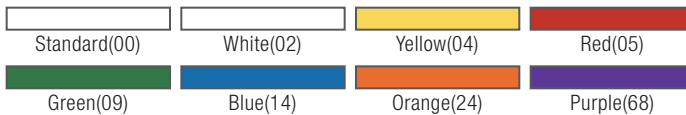

MOP HANDLES

Quick-Release Mop Handles

- 60" durable fiberglass
- Flexible plastic head with hinged gripper bites into any size mop band
- Releases mop head quickly; employees never need to touch a dirty mop head

Quick Change Handles

- Use with narrow band mops
- Plastic head with thumb wheel clamps mop in place
- Metal heads feature standard wing nut construction with a quick release cross bar

Prod No	Description	Dia	Color	Pack
Color-Coded Quik-Release Mop Handle				
41664	60" Fiberglass Mop Handle	1"	02, 04, 05, 09, 14, 24, 68	12 ea
Quik-Release Handle				
369595	Quik-Release Vinyl-Coated Metal Handle	—	00	12 ea
Quick Change Handles – Wood				
369365	60" Wood Mop Handle with Plastic Head	1.13"	00	12 ea
40340	63" Wood Mop Handle with Metal Head	1.13"	00	12 ea
Quick Change Handle – Fiberglass				
369375	60" Fiberglass Mop Handle with Plastic Head	1"	00	12 ea
Quick Change Handle – Vinyl Coated Metal				
36968	60" Handle with Plastic Head	1"	00	12 ea