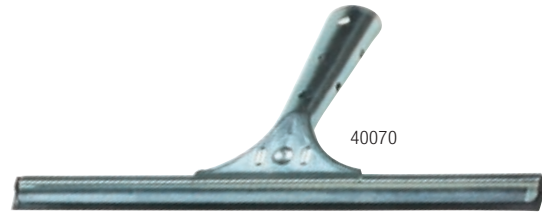

HAND SQUEEGEES, SCRAPERS & DUSTERS

Hand Held Window Squeegees

- Double blade red thermal rubber blades and zinc plated steel frame yields superior performance at an affordable price
- Single blade, black special blend rubber for a streak free professional finish. Zinc plated steel frame with a long handle socket that is easy to hold and fits a tapered handle

Window Scrapers

- Professional 4" wide scrapers
- 4" scraper has one sharp edge and one dull edge

| Prod No | Description | Recommended Cleaning | Color | Pack |
|-----------------------------------|--|-----------------------|-------|--------|
| Hand Held Window Squeegees | | | | |
| 41027 | 12" Double-Blade with Metal Handle | Windows | 00 | 6 ea |
| 40074 | 14" Double-Blade with Metal Handle | Windows | 00 | 12 ea |
| 40070 | 12" Single-Blade with Metal Handle | Windows | 00 | 12 ea |
| 40071 | 16" Single-Blade with Metal Handle | Windows | 00 | 12 ea |
| Window Scrapers | | | | |
| 365117 | Complete Scraper with 6" Plastic Handle Head & Blade | Tables/Floors/Windows | 00 | 10 ea |
| 365120 | 4" Replacement Blade Dispenser 10 per pack/10 packs per case | — | 00 | 10 pks |