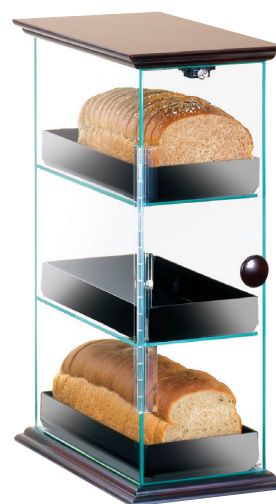

G. CLASSIC 3 TIER BREAD CASE

Black (13), Westport (52).

ITEM 1204-13 | 7Wx13Dx21H

ITEM 1204-52 | 8Wx13Dx21H

ITEM 1204DRAWER-13 | Replacement Drawer

H. IRON DISPLAY WITH ROUND NOSE BINS

ITEM 1280-2 | 15½Wx17¼Dx17½H

ITEM 1280-3 | 17½Wx16½Dx25H

REPLACEMENT BINS

ITEM C1280B | Replacement Bin for 1280

I. BAMBOO BREAD BIN DISPLAY

ITEM 3397-3-60 | 17Wx23½Dx23½H

REPLACEMENT BINS

ITEM C1280B | Replacement Bin

J. IRON BREAD CASE

ITEM 1720-3 | 7Wx12¼Dx19½H

ITEM 1720-4 | 13Wx12½Dx13H

ITEM 1204DRAWER | Replacement Drawer

K. CLASSIC 3 TIER BREAD CASES

Can be Used Vertically or Horizontally. Stackable.

ITEM 1204 | 7Wx12Dx20H | Clear/Frost