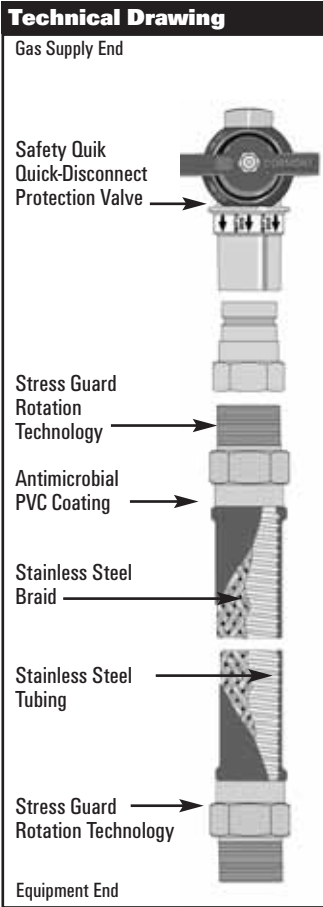

Deluxe Installation Kits & Hose Assemblies with Safety Quik™ Quick-Disconnect Protection Valve

Product Part Numbers - Order Using Part Numbers Listed Below

Configuration	Inside Dia.	LENGTH				
		24"	36"	48"	60"	72"
DELUXE KIT*	1/2"	1650KITCF24	1650KITCF36	1650KITCF48	1650KITCF60	1650KITCF72
HOSE ASSEMBLY ♦		1650BPCF24	1650BPCF36	1650BPCF48	1650BPCF60	1650BPCF72
DELUXE KIT*	3/4"	1675KITCF24	1675KITCF36	1675KITCF48	1675KITCF60	1675KITCF72
HOSE ASSEMBLY ♦		1675BPCF24	1675BPCF36	1675BPCF48	1675BPCF60	1675BPCF72
DELUXE KIT*	1"	16100KITCF24	16100KITCF36	16100KITCF48	16100KITCF60	16100KITCF72
HOSE ASSEMBLY ♦		16100BPCF24	16100BPCF36	16100BPCF48	16100BPCF60	16100BPCF72

BTU Flow Capacity (Flow rating BTU 0.64 SP. GR. @ 0.5 inch WC pressure drop)

Part #	Inside Dia.	LENGTH					
		12"	24"	36"	48"	60"	72"
1650BPCF	1/2"	98,000	87,000	77,000	68,000	60,000	55,000
1675BPCF	3/4"	260,000	232,000	218,000	180,000	158,000	139,000
16100BPCF	1"	425,000	414,000	379,000	334,000	294,000	279,000