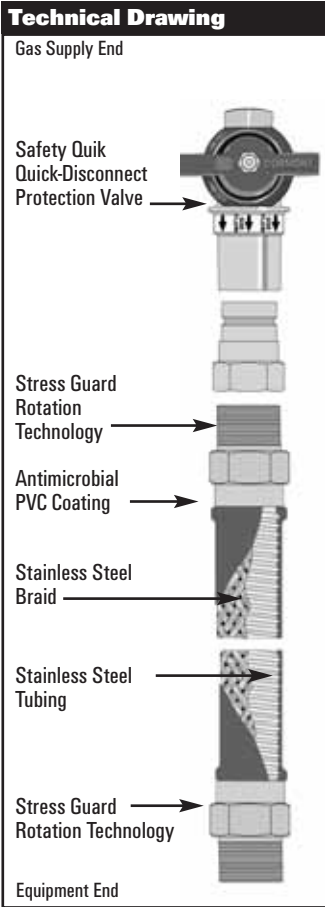

## Deluxe Installation Kits & Hose Assemblies with Safety Quik™ Quick-Disconnect Protection Valve

### Product Part Numbers - Order Using Part Numbers Listed Below

Configuration	Inside Dia.	LENGTH				
		24"	36"	48"	60"	72"
DELUXE KIT*	1/2"	1650KITCF24	1650KITCF36	1650KITCF48	1650KITCF60	1650KITCF72
HOSE ASSEMBLY ♦		1650BPCF24	1650BPCF36	1650BPCF48	1650BPCF60	1650BPCF72
DELUXE KIT*	3/4"	1675KITCF24	1675KITCF36	1675KITCF48	1675KITCF60	1675KITCF72
HOSE ASSEMBLY ♦		1675BPCF24	1675BPCF36	1675BPCF48	1675BPCF60	1675BPCF72
DELUXE KIT*	1"	16100KITCF24	16100KITCF36	16100KITCF48	16100KITCF60	16100KITCF72
HOSE ASSEMBLY ♦		16100BPCF24	16100BPCF36	16100BPCF48	16100BPCF60	16100BPCF72

#### THE SAFETY QUIK Quick-Disconnect Protection Valve:

- Quick-Disconnect ..... Brass body, carbon steel safety sleeve; Flat face, push-to-connect Protection Valve quick-disconnect; Full port, brass gas ball valve
- Thermal Shut-off ..... Shuts off gas flow when internal temperatures exceed 350° F
- Patent # ..... US patent 5,383,492