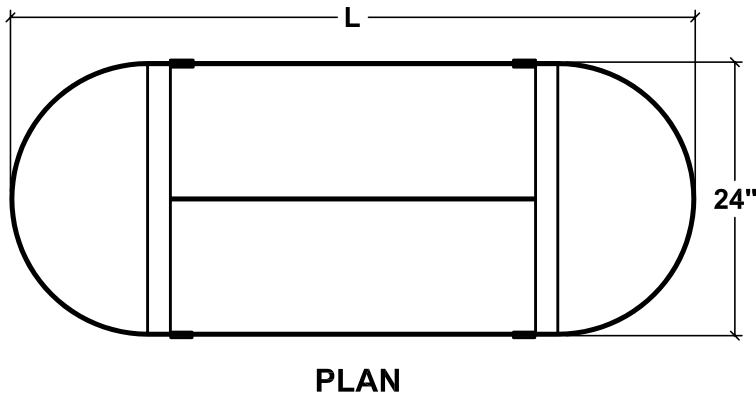

PRC Three Bar Ceiling Mounted Pot Rack is constructed of 12 GA 2" x 3/16" stainless steel, type 300 series, 18/8, Flat Bar.

Pot hooks supplied to be stainless steel double duty, sliding type and spaced 9" apart. Center support supplied on units over 6' long. Included are 12GA stainless steel ceiling hangers, suggested height of top of unit to floor is 7'-6".

Product Guide

IMC Pot Racks are simply the best way to display and store your fine cookware, utensils or decorative items. Hangs from ceiling and accommodates all kitchens. Hang over the stove-top, sink, island, or any other desirable space in your kitchen. Maximize space with as it neatly allows you to arrange your cookware to prevent stacking damage, an essential rack for any kitchen.

Options

- BU** - 1/4" Bar in Lieu of 3/16"
- GA-16** - 16GA Upgrade
- PTH** - Additional Stainless Steel Pot Hooks (Each)
- LVS** - Louvered Shelves
- PVL** - Provision for Lamps (Each)
- TMW** - Table Mounted WMS
- Welded S/S Pot Hooks

DRAWINGS

CEILING MOUNTED POT RACK

Model #	Size (W x L)
□ PRC-3-2436	24" x 36"
□ PRC-3-2448	24" x 48"
□ PRC-3-2460	24" x 60"
□ PRC-3-2472	24" x 72"
□ PRC-3-2484	24" x 84"
□ PRC-3-2496	24" x 96"
□ PRC-3-24108	24" x 108"
□ PRC-3-24240	24" x 240"
□ PRC-3-24132	24" x 132"
□ PRC-3-24144	24" x 144"