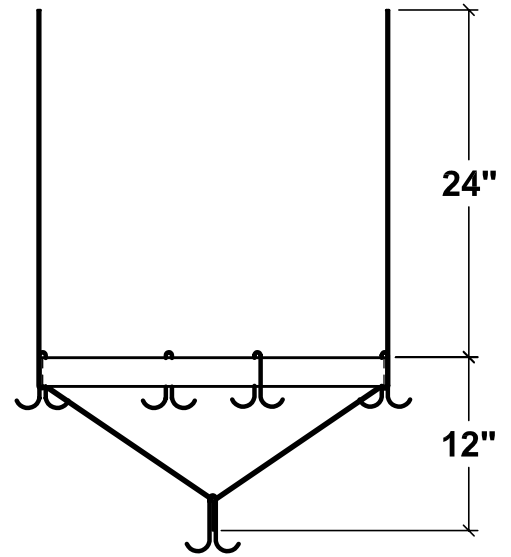

PRC Three Bar Ceiling Mounted Pot Rack is constructed of 12 GA 2" x 3/16" stainless steel, type 300 series, 18/8, Flat Bar.

Pot hooks supplied to be stainless steel double duty, sliding type and spaced 9" apart. Center support supplied on units over 6' long. Included are 12GA stainless steel ceiling hangers, suggested height of top of unit to floor is 7'-6".

Product Guide

IMC Pot Racks are simply the best way to display and store your fine cookware, utensils or decorative items. Hangs from ceiling and accommodates all kitchens. Hang over the stove-top, sink, island, or any other desirable space in your kitchen. Maximize space with as it neatly allows you to arrange your cookware to prevent stacking damage, an essential rack for any kitchen.

Options

- BU** - 1/4" Bar in Lieu of 3/16"
- GA-16** - 16GA Upgrade
- PTH** - Additional Stainless Steel Pot Hooks (Each)
- LVS** - Louvered Shelves
- PVL** - Provision for Lamps (Each)
- TMW** - Table Mounted WMS
- Welded S/S Pot Hooks

DRAWINGS

CEILING MOUNTED POT RACK

Model #	Size (W x L)
□ PRC-3-2436	24" x 36"
□ PRC-3-2448	24" x 48"
□ PRC-3-2460	24" x 60"
□ PRC-3-2472	24" x 72"
□ PRC-3-2484	24" x 84"
□ PRC-3-2496	24" x 96"
□ PRC-3-24108	24" x 108"
□ PRC-3-24240	24" x 240"
□ PRC-3-24132	24" x 132"
□ PRC-3-24144	24" x 144"