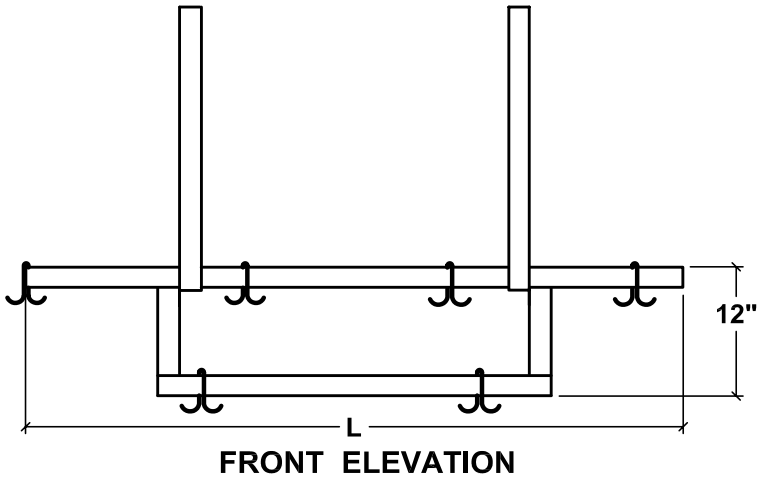

DRAWINGS

CEILING MOUNTED POT RACK

Model #	Size (W x L)
□ PRC-3-2436	24" x 36"
□ PRC-3-2448	24" x 48"
□ PRC-3-2460	24" x 60"
□ PRC-3-2472	24" x 72"
□ PRC-3-2484	24" x 84"
□ PRC-3-2496	24" x 96"
□ PRC-3-24108	24" x 108"
□ PRC-3-24240	24" x 240"
□ PRC-3-24132	24" x 132"
□ PRC-3-24144	24" x 144"

Specifications subject to change without notice.

PRC-50 0321