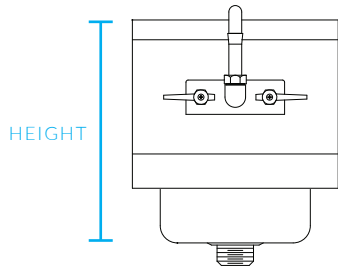

KRATOS

STAINLESS STEEL HAND SINKS

FEATURES

- 304SS STAINLESS STEEL
- 20 GAUGE
- CHROME PLATED GOOSENECK FAUCET WITH AERATOR
- 1/2" IPS MALE THREAD FAUCET SUPPLY
- STAINLESS STEEL 1.5" IPS DRAIN BASKET
- NSF CERTIFIED

TOP

FRONT