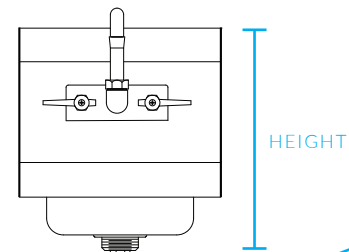

KRATOS

STAINLESS STEEL HAND SINKS

FEATURES

- 304SS STAINLESS STEEL
- 20 GAUGE
- CHROME PLATED GOOSENECK FAUCET WITH AERATOR
- 1/2" IPS MALE THREAD FAUCET SUPPLY
- STAINLESS STEEL 1.5" IPS DRAIN BASKET
- NSF CERTIFIED

TOP

FRONT