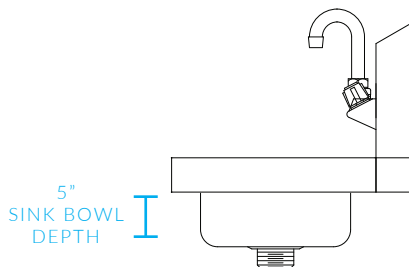

KRATOS

STAINLESS STEEL HAND SINKS

FEATURES

- 304SS STAINLESS STEEL
- 20 GAUGE
- CHROME PLATED GOOSENECK FAUCET WITH AERATOR
- 1/2" IPS MALE THREAD FAUCET SUPPLY
- STAINLESS STEEL 1.5" IPS DRAIN BASKET
- NSF CERTIFIED

TOP

SIDE