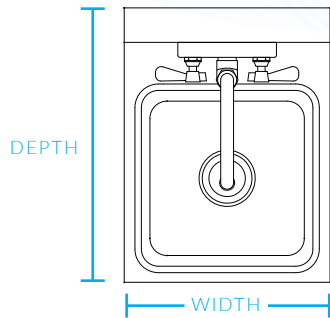

SPECIFICATIONS

ITEM	BOWL (FRONT TO BACK)	BOWL (LEFT TO RIGHT)	BOWL DEPTH	OVERALL DIMENSIONS	SPLASHGUARD
28W-088	10"	14"	5"	17"W X 15.25"D X 13"H	NONE
28W-089	10"	14"	5"	17"W X 15.25"D X 13"H	7.75"
28W-090	9"	9"	5"	12"W X 16"D X 12.75"H	NONE
28W-091	9"	9"	5"	12"W X 16"D X 12.75"H	7.75"

PICTURED:
MODEL 28W-089

PICTURED:
MODEL 28W-088

KRATOS

STAINLESS STEEL HAND SINKS

FEATURES

- 304SS STAINLESS STEEL
- 20 GAUGE
- CHROME PLATED GOOSENECK FAUCET WITH AERATOR
- 1/2" IPS MALE THREAD FAUCET SUPPLY
- STAINLESS STEEL 1.5" IPS DRAIN BASKET
- NSF CERTIFIED

WITHOUT SPLASHGUARD

WITH SPLASHGUARD

TOP

FRONT

SIDE