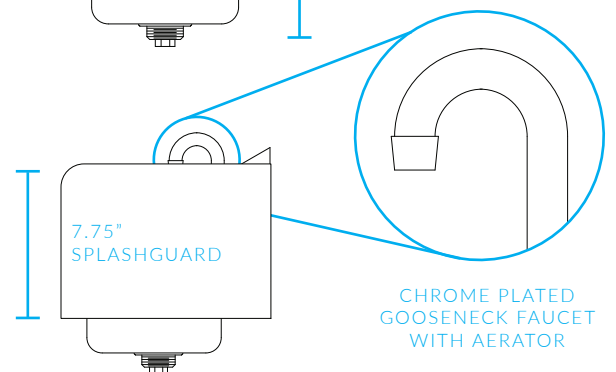

SPECIFICATIONS

ITEM	BOWL (FRONT TO BACK)	BOWL (LEFT TO RIGHT)	BOWL DEPTH	OVERALL DIMENSIONS	SPLASHGUARD
28W-088	10"	14"	5"	17"W X 15.25"D X 13"H	NONE
28W-089	10"	14"	5"	17"W X 15.25"D X 13"H	7.75"
28W-090	9"	9"	5"	12"W X 16"D X 12.75"H	NONE
28W-091	9"	9"	5"	12"W X 16"D X 12.75"H	7.75"

PICTURED:
MODEL 28W-089

PICTURED:
MODEL 28W-088

KRATOS

STAINLESS STEEL HAND SINKS

FEATURES

- 304SS STAINLESS STEEL
- 20 GAUGE
- CHROME PLATED GOOSENECK FAUCET WITH AERATOR
- 1/2" IPS MALE THREAD FAUCET SUPPLY
- STAINLESS STEEL 1.5" IPS DRAIN BASKET
- NSF CERTIFIED

WITHOUT SPLASHGUARD

WITH SPLASHGUARD

TOP

FRONT

SIDE