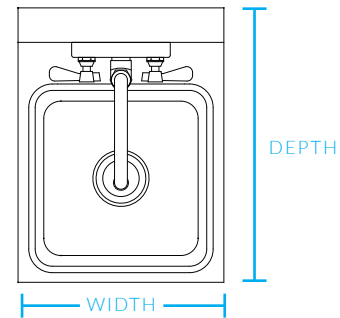

KRATOS

STAINLESS STEEL HAND SINKS

FEATURES

- 304SS STAINLESS STEEL
- 20 GAUGE
- CHROME PLATED GOOSENECK FAUCET WITH AERATOR
- 1/2" IPS MALE THREAD FAUCET SUPPLY
- STAINLESS STEEL 1.5" IPS DRAIN BASKET
- NSF CERTIFIED

WITH SPLASHGUARD

TOP