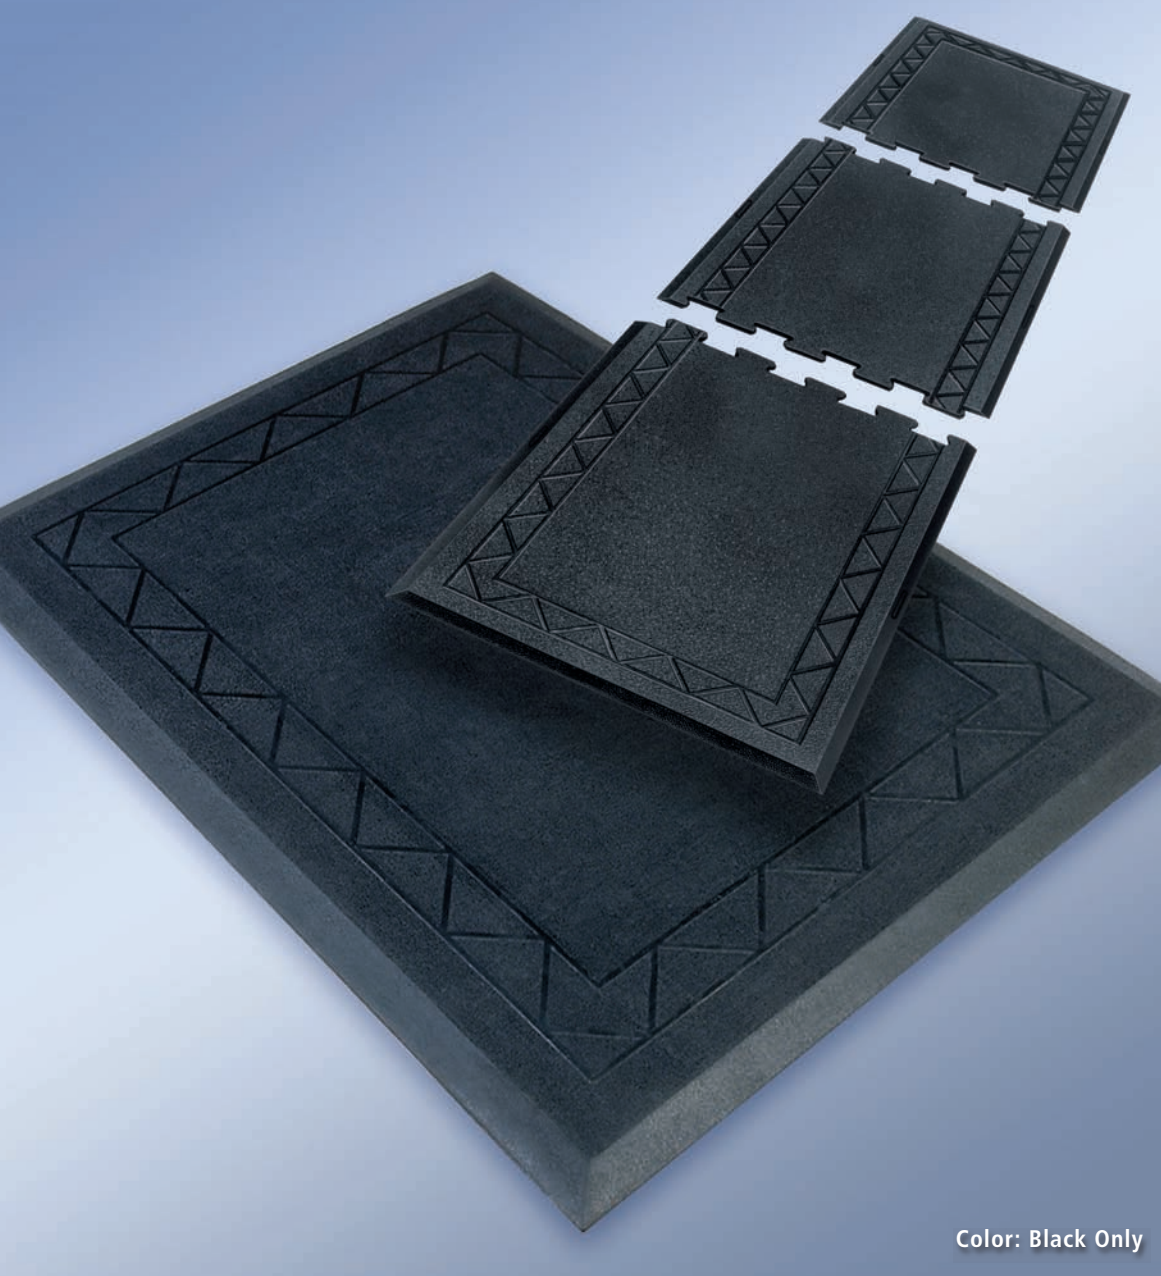

# ANTI-FATIGUE

TYPE 2500

COMFORT  
ZONE

Color: Black Only

CHECK STANDS  
WORK STATIONS  
ASSEMBLY LINES  
BEHIND COUNTERS  
INDUSTRIAL AREAS  
INTERLOCKING

## 2500 COMFORT ZONE– Interlocking Rubber Anti-fatigue Mats

- ❖ Molded Rubber
- ❖ Molded Bevel Safety Edge
- ❖ Single or Connectable Sections
- ❖ Grease Resistant
- ❖ Anti-Slip Pebbled Surface
- ❖ Exceptional Worker Comfort
- ❖ Insulating Honeycomb Backing

### 2500 COMFORT ZONE: 1/2" thick

Stock Number	Style	Approx. Size	Estimated Weight
2500-RE28	End	28" x 36"	12 lbs
2500-RE36	End	36" x 24"	12 lbs
2500-RC28	Center	28" x 36"	12 lbs
2500-RC36	Center	36" x 24"	12 lbs
2500-RS	Single	28" x 36"	12 lbs