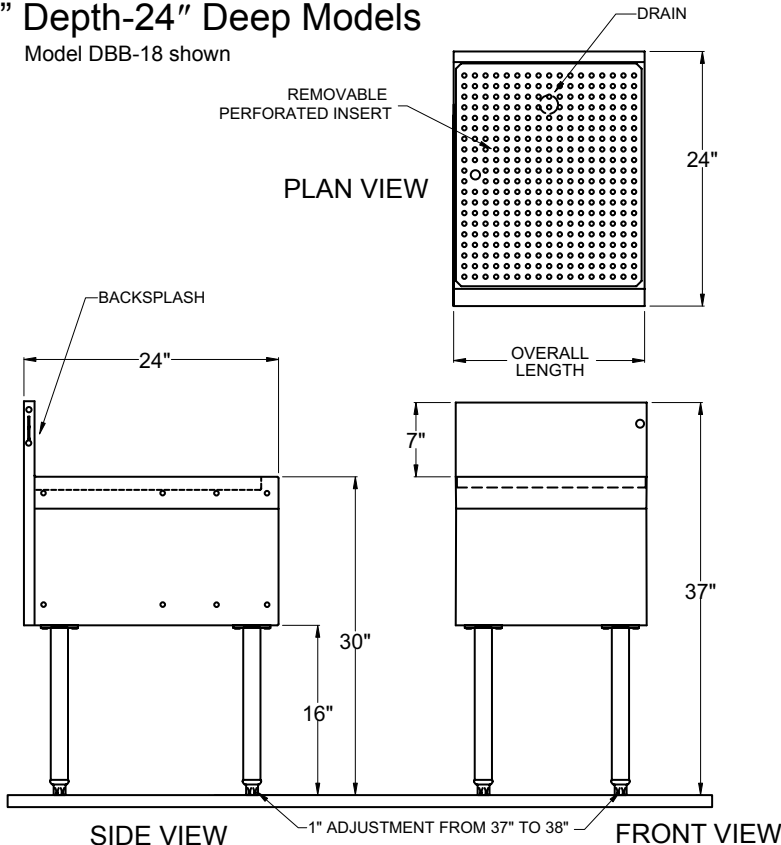

Project: _____	AIA# _____
Item #: _____ Qty: _____	SIS# _____
Model #: _____	

Drainboards

See reverse side for model number key

DBA-18 shown with optional speed rail

Standard Features

- All stainless steel construction
- Adjustable stainless steel bullet feet
- Work surface consists of a drain pan and separate perforated insert for better air circulation
- One piece, seamless top and backsplash featuring 1/4" radius corners for easy cleaning
- Standard models available in 6" incremental lengths from 12" to 48" (Custom sizes also available)
- 24" deep models provide a larger drainboard storage area not just a deck extension on the back of 19" deep model
- All storage is on a level plane
- A 4" by 4" by 6-1/2" high tubing chase is available. Specify model number "TC" as an accessory
- Also available with flat stainless steel filler board top in lieu of drainboard top. Substitute an "F" for the "D" in the model number when ordering

Specifications

Drain

- 1 1/2" I.P.S. Threaded drain will fit Dearborn part #8033 slipnut and part #W-573P washer

Legs

- 1-5/8" diameter, 16 gauge stainless steel
- Stainless steel bullet feet

Materials

- 20 gauge stainless steel

Drainboards

Dimensional Information

"A" Depth-19" Deep Models

Model DBA-18 shown

Model Number	Overall Length
DBA-12	12"
DBA-18	18"
DBA-24	24"
DBA-30	30"
DBA-36	36"
DBA-42	42"
DBA-48	48"

"B" Depth-24" Deep Models

Model DBB-18 shown

Model Number	Overall Length
DBB-12	12"
DBB-18	18"
DBB-24	24"
DBB-30	30"
DBB-36	36"
DBB-42	42"
DBB-48	48"