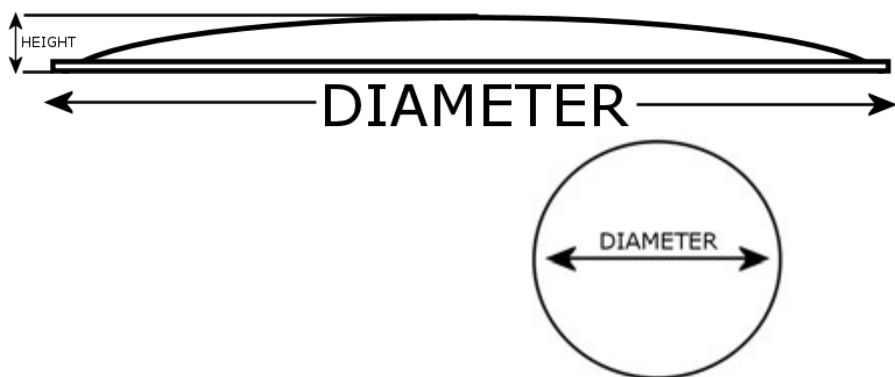

Fred Silver
& Company

GLASS ROUND CONVEX MIRRORS

Available in Indoor and Outdoor models

- Provides 160° viewing for corner or overview use.
- Ideal for Retail, Warehouse, Public Areas, Loading Docks, Production Facilities, Garages and Driveways.
- Can be wall or ceiling mounted. Mounting hardware included.
- One inch of mirror diameter equals one foot of effective viewing area. (26" Convex would be visible from up to 26')

INDOOR MODELS

MODEL #	DIAMETER	DIAMETER INCL. TRIM	HEIGHT/DEPTH	SHIP WEIGHT
CV-13	13.125"	13.135"	1.125"	3 lbs.
CV-18	17.125"	17.135"	1.875"	6 lbs.
CV-26	25.125"	25.135"	2.5"	9 lbs.
CV-30	29.25"	29.35"	2.625"	15 lbs.
CV-36	35.25"	35.35"	2.375"	30 lbs.

OUTDOOR MODELS

MODEL #	DIAMETER	DIAMETER INCL. TRIM	HEIGHT/DEPTH	SHIP WEIGHT
CR-13	13.125"	13.135"	1.125"	3 lbs.
CR-18	17.125"	17.135"	1.875"	6 lbs.
CR-26	25.125"	25.135"	2.5"	9 lbs.
CR-30	29.25"	29.35"	2.625"	15 lbs.
CR-36	35.25"	35.35"	2.375"	30 lbs.