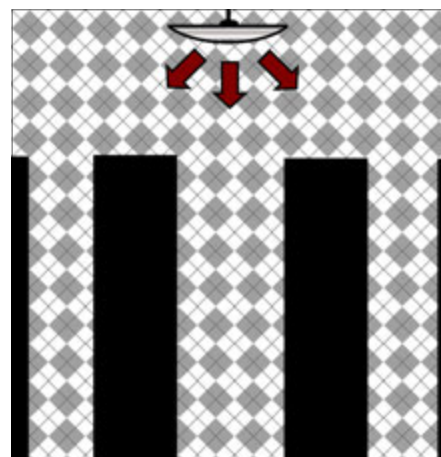

Fred Silver
& Company

GLASS ROUND CONVEX MIRRORS

Available in Indoor and Outdoor models

- Provides 160° viewing for corner or overview use.
- Ideal for Retail, Warehouse, Public Areas, Loading Docks, Production Facilities, Garages and Driveways.
- Can be wall or ceiling mounted. Mounting hardware included.
- One inch of mirror diameter equals one foot of effective viewing area. (26" Convex would be visible from up to 26')

INDOOR MODELS

MODEL #	DIAMETER	DIAMETER INCL. TRIM	HEIGHT/DEPTH	SHIP WEIGHT
CV-13	13.125"	13.135"	1.125"	3 lbs.
CV-18	17.125"	17.135"	1.875"	6 lbs.
CV-26	25.125"	25.135"	2.5"	9 lbs.
CV-30	29.25"	29.35"	2.625"	15 lbs.
CV-36	35.25"	35.35"	2.375"	30 lbs.

OUTDOOR MODELS

MODEL #	DIAMETER	DIAMETER INCL. TRIM	HEIGHT/DEPTH	SHIP WEIGHT
CR-13	13.125"	13.135"	1.125"	3 lbs.
CR-18	17.125"	17.135"	1.875"	6 lbs.
CR-26	25.125"	25.135"	2.5"	9 lbs.
CR-30	29.25"	29.35"	2.625"	15 lbs.
CR-36	35.25"	35.35"	2.375"	30 lbs.