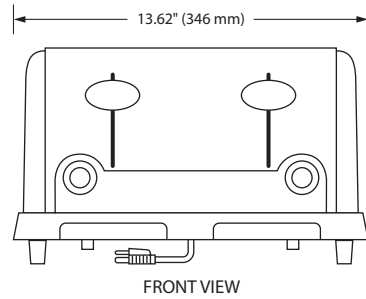

Form No. TPT Spec Sheet

Printed in U.S.A.
 September 2012

POP-UP TOASTERS

Models TPT-120, -208, -240

FRONT VIEW

SIDE VIEW

SPECIFICATIONS

Model	kW	Type	Shipping Weight
TPT-120	1.8	All	15 lbs. (7 kg)
TPT-120*	1.44	All	15 lbs. (7 kg)
TPT-208	2.6	All	15 lbs. (7 kg)
TPT-240	2.6	All	15 lbs. (7 kg)

* For Canada only.

DIMENSIONS

13.62"W x 12.32"D x 8.04"H (346 x 313 x 204 mm).

Slot Opening 1.25"W x 5.5"D (32 x 140 mm).

VOLTAGE

TPT-120: 120 volts, 60 Hz, 1800 watts, 15.0 amps (uses NEMA 5-15P).

TPT-120*: 120 volts, 60 Hz, 1440 watts, 12.0 amps
(uses NEMA 5-15P)