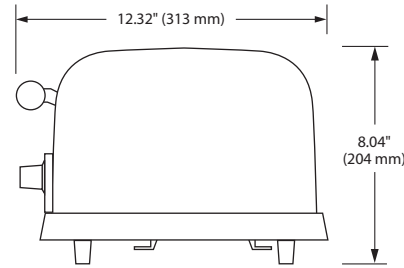

Form No. TPT Spec Sheet

Printed in U.S.A.
 September 2012

POP-UP TOASTERS

Models TPT-120, -208, -240

FRONT VIEW

SIDE VIEW

SPECIFICATIONS

Model	kW	Type	Shipping Weight
TPT-120	1.8	All	15 lbs. (7 kg)
TPT-120*	1.44	All	15 lbs. (7 kg)
TPT-208	2.6	All	15 lbs. (7 kg)
TPT-240	2.6	All	15 lbs. (7 kg)

* For Canada only.

DIMENSIONS

13.62"W x 12.32"D x 8.04"H (346 x 313 x 204 mm).

Slot Opening 1.25"W x 5.5"D (32 x 140 mm).

VOLTAGE

TPT-120: 120 volts, 60 Hz, 1800 watts, 15.0 amps (uses NEMA 5-15P).

TPT-120*: 120 volts, 60 Hz, 1440 watts, 12.0 amps
(uses NEMA 5-15P)