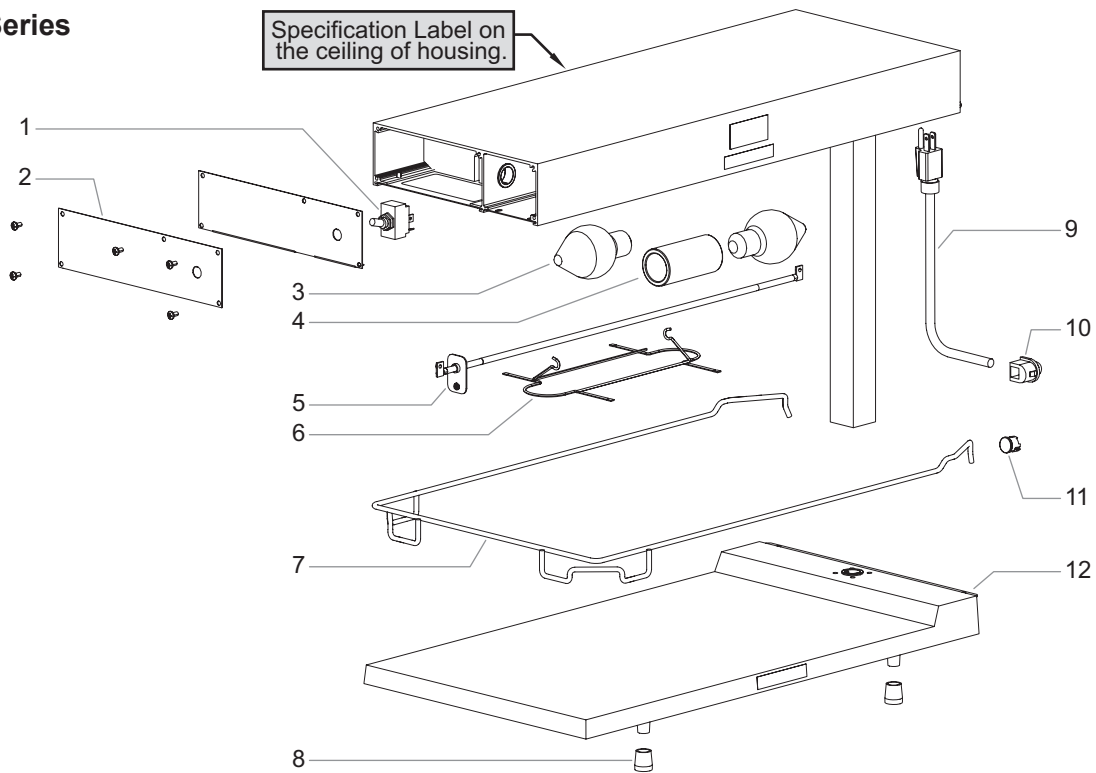

Glo-Ray Portable Food Warmers

GRFFB Series

Item	Description	Part No.	Qty.
1	On/Off Switch, Toggle	R02.19.008A.00	1
2	Label		
	GRFFB, Toggle Switch	07.01.039.00	1
	GRFFBL, Toggle Switch	07.01.043.00	1
	GRFFB, Infinite Control	07.01.038.00	1
	GRFFBL, Infinite Control	07.01.044.00	1
3	Bulb		
	120 V	02.30.043.00	2
	220, 220–230, 230–240, 240 V	02.30.058.00	2
4	Lamp Holder	02.30.045.00	1
5	Heating Element		
	120 V	R02.08.101D.00	1
	220, 220–230 V	R02.08.136E.00	1
	240, 230–240 V	R02.08.103E.00	1
6	Wire Guard	04.37.100.00	1
7	Pan Rail	04.09.410.00	1
8	Rubber Feet	05.06.038.00	4
9	Cord and Plug		
	NEMA 5-15P	R02.18.030.00	1
	CEE 7/7	02.18.077.00	1
	BS-1363	02.18.066.00	1
	AS 3112	02.18.104.00	1
10	Cord Grip		
	Right Angle	02.20.330.00	1
	Straight	02.20.212.00	1
11	Thermostat High Limit	R02.16.029.00	1
12	Heated Base Assembly (includes Items 8 and 11)	R04.09.400.00	1
13	T-Block (not shown)	R02.15.030.00	1

Item	Description	Part No.	Qty.
14	Infinite Switch (not shown)		
	120 V	R02.19.018.00	1
	220, 220–230, 230–240, 240 V	R02.19.019.00	1
15	Knob, Infinite Switch (not shown)	R05.30.043.00	1
	Electrical Drawing		
	GRFFB, Toggle Control		
	100 and 120 V	HS1-596	
	220 V	HS1-672	
	220–230 V	HS1-4181	
	230–240 V	HS1-4182	
	240 V	HS1-3308	
	GRFFBL, Toggle Control		
	100 and 120 V	HS1-595	
	220 V	HS1-1077	
	220–230 V	HS1-4185	
	230–240 V	HS1-4186	
	240 V	HS1-3311	
	GRFFB, Infinite Control		
	100 and 120 V	HS1-606	
	220 V	HS1-3307	
	220–230 V	HS1-4183	
	230–240 V	HS1-4184	
	240 V	HS1-3309	
	GRFFBL, Infinite Control		
	100 and 120 V	HS1-605	
	220 V	HS1-3310	
	220–230 V	HS1-4187	
	230–240 V	HS1-4188	
	240 V	HS1-3312