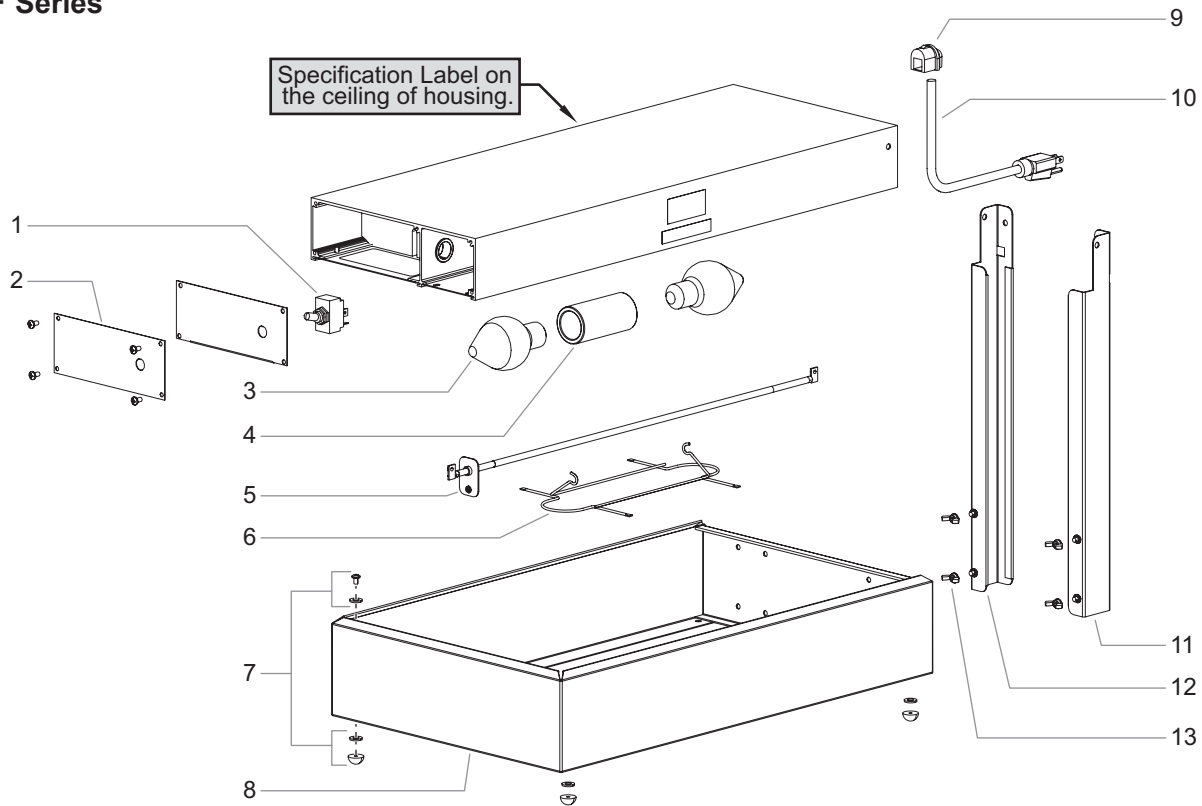

Glo-Ray® Portable Food Warmers

GRFF Series

Item	Description	Part No.	Qty.
1	On/Off Switch, Toggle	R02.19.008A.00	1
2	Label		
	GRFF, Toggle Switch	07.01.039.00	1
	GRFFL, Toggle Switch	07.01.043.00	1
	GRFF, Infinite Control	07.01.038.00	1
	GRFFL, Infinite Control	07.01.044.00	1
3	Bulb		
	120 V	02.30.043.00	2
	220, 220-230, 230-240, 240 V	02.30.058.00	2
4	Lamp Holder	02.30.045.00	1
5	Heating Element		
	120 V	R02.08.101D.00	1
	220, 220-230, V	R02.08.136E.00	1
	240, 230-240 V	R02.08.103E.00	1
6	Wire Guard	04.37.100.00	1
7	Rubber Feet	R05.30.068.00	4
8	Base Assembly, GRFF	04.09.520.00	1

Item	Description	Part No.	Qty.
9	Cord Grip		
	Right Angle	02.20.330.00	1
	Straight	02.20.212.00	1
10	Cord and Plug		
	NEMA 5-15P	R02.18.030.00	1
	CEE 7/7	02.18.077.00	1
	BS-1363	02.18.066.00	1
	AS 3112	02.18.104.00	1
11	Leg, RH	04.09.523.00	1
12	Leg, LH	04.09.524.00	1
13	Wing Nut	05.04.450.00	4
14	Infinite Switch (not shown)		
	120 V	R02.19.018.00	1
	220, 220-230, 230-240, 240 V	R02.19.019.00	1
15	Knob, Infinite Switch (not shown)	05.30.043.00	1
16	T-Block (not shown)	R02.15.030.00	1
	Electrical Drawing		
	GRFF		
	120 V	HS1-3004	
	220, 220-230, 230-240, 240 V	HS1-3013	
	GRFFL		
	120 V	HS1-3005	
	220, 220-230, 230-240, 240 V	HS1-3014